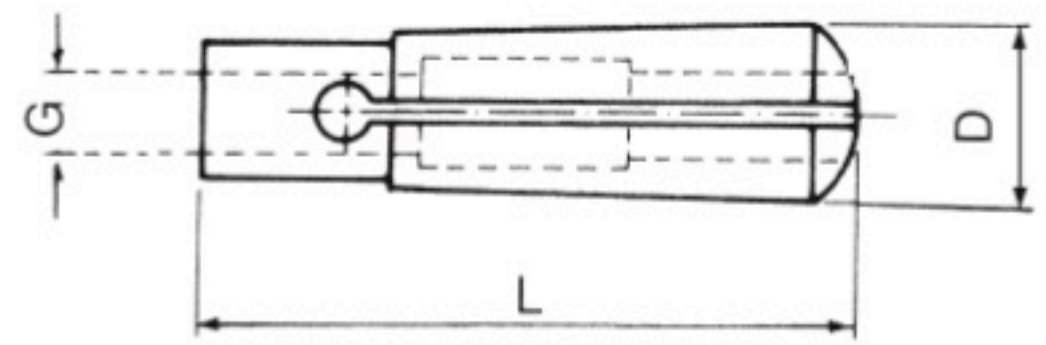

# MT3 Collet System

- D:24.1 ■ L:87 ■ WEIGHT:0.18KGS
- DRAW BAR SIZE: G1.M12X1.75P

| ORDER NO. | Q'TY | RANGE SIZE                  | DRAW BAR SIZE |
|-----------|------|-----------------------------|---------------|
| MT3-□     | 1 PC | Ø 4, 6, 8, 10, 12, 16, 20MM | G1            |