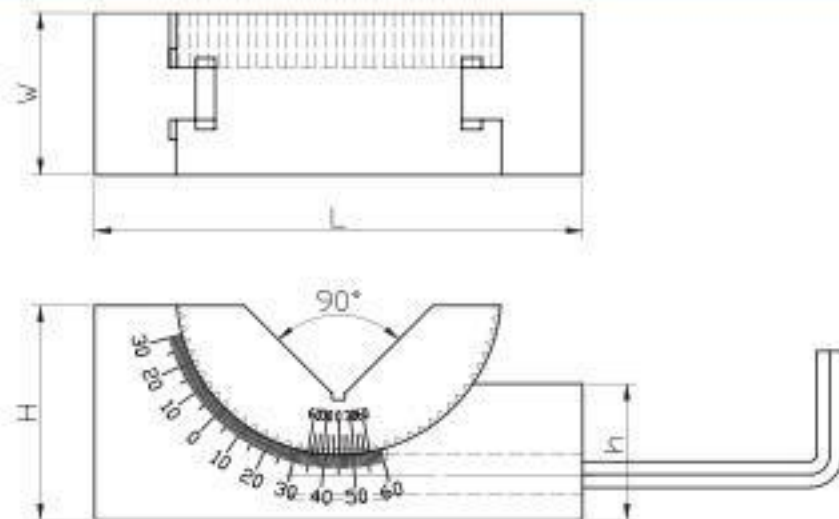

Micro-Adjustable Angle Plate

Angle Can Be Adjusted From 0°~60° By Screw

※ Not for LAB

Unit:mm

ORDER NO.	H	W	L	h	N.W. (KGS)	CODE NO.
VAPM-1	47	46	102	28	1.4	2005-010
VAPM-2	47	30	102	28	1	2005-011
VAPM-3	32	25	75	22	0.5	2005-012