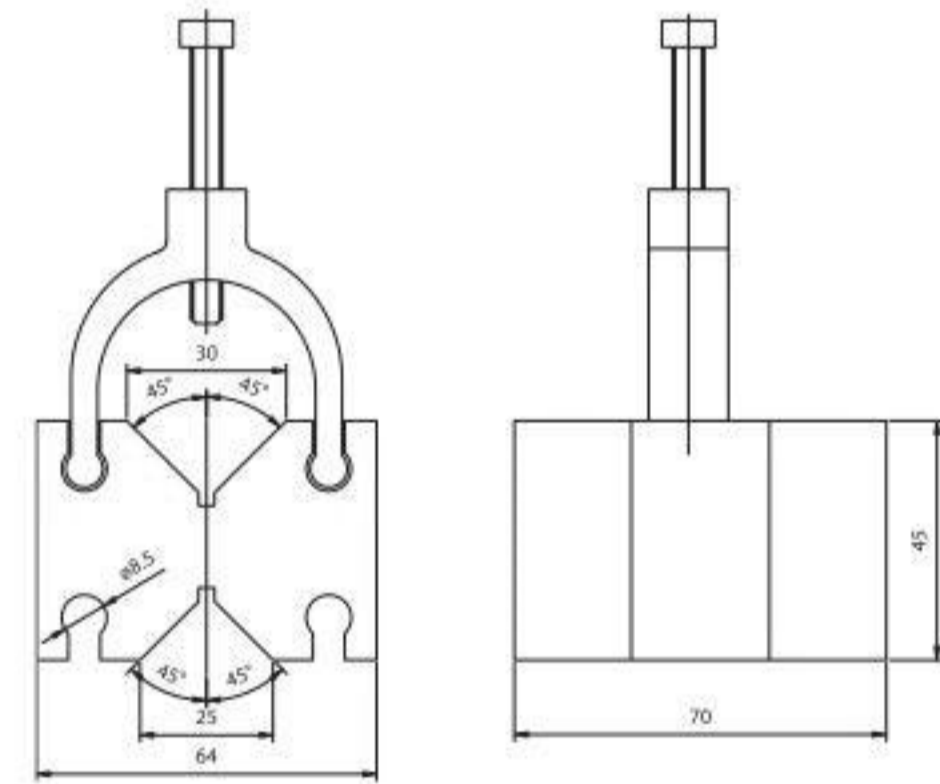

V-Block With Clamp

Alloysteel Grounded HRC50°

PAIRS
VBC-003

PAIRS
VBC-243

PAIRS
VBC-006

SINGLE
VBC-009

V-BLOCK WITH CLAMP

ORDER NO.	W	H	L	W.OF SMALL VEE	W.OF LARGER VEE	PACKING	G.W. (kgs)	CODE NO.
VBC-003	2.36 60mm	1.86 50mm	2.75 70mm	NON	V35 X V5.5	110x80x110mm	2.4	2007-010
VBC-243	2 3/4 70mm	1 3/4 45mm	1 5/8 42mm	NON	V32 X V3.5	75x80x100mm	1.9	2007-020
VBC-006	2 1/2 64mm	1 3/4 45mm	2 3/4 70mm	V25 X V3.5	V30 X V3.5	110x80x110mm	2.6	2007-030
VBC-009	4 102mm	3 76mm	3 76mm	NON	V59 X V4.5	70x50x110mm	3.9	2007-040