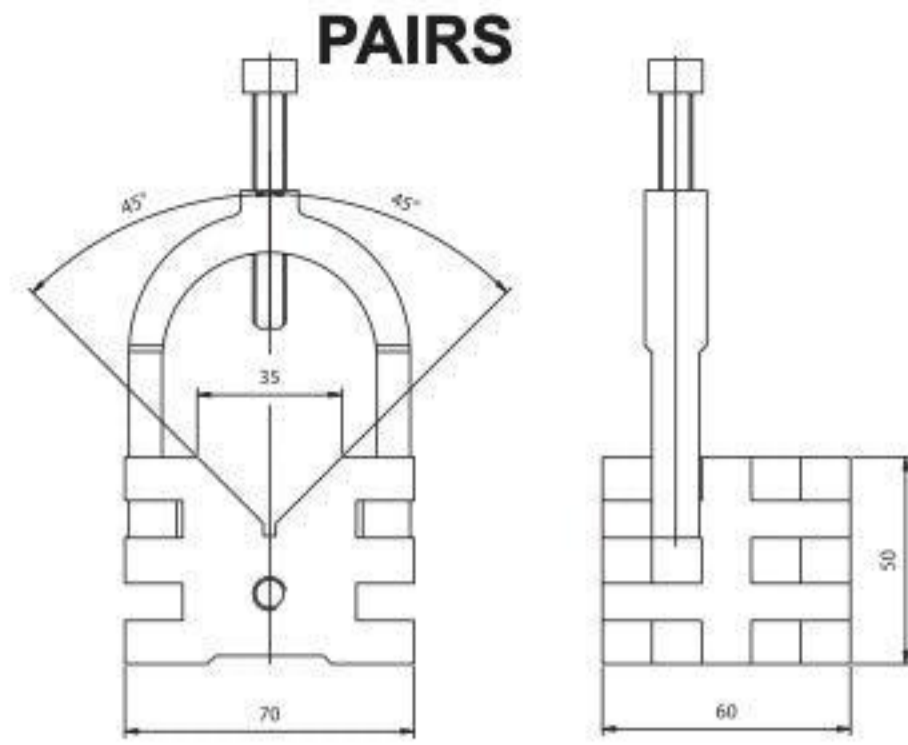

V-Block With Clamp

Alloysteel Grounded HRC50°

PAIRS
VBC-003

PAIRS
VBC-243

PAIRS
VBC-006

SINGLE
VBC-009

V-BLOCK WITH CLAMP

ORDER NO.	W	H	L	W.OF SMALL VEE	W.OF LARGER VEE	PACKING	G.W. (kgs)	CODE NO.
VBC-003	2.36 60mm	1.86 50mm	2.75 70mm	NON	V35 X V5.5	110x80x110mm	2.4	2007-010
VBC-243	2 3/4 70mm	1 3/4 45mm	1 5/8 42mm	NON	V32 X V3.5	75x80x100mm	1.9	2007-020
VBC-006	2 1/2 64mm	1 3/4 45mm	2 3/4 70mm	V25 X V3.5	V30 X V3.5	110x80x110mm	2.6	2007-030
VBC-009	4 102mm	3 76mm	3 76mm	NON	V59 X V4.5	70x50x110mm	3.9	2007-040