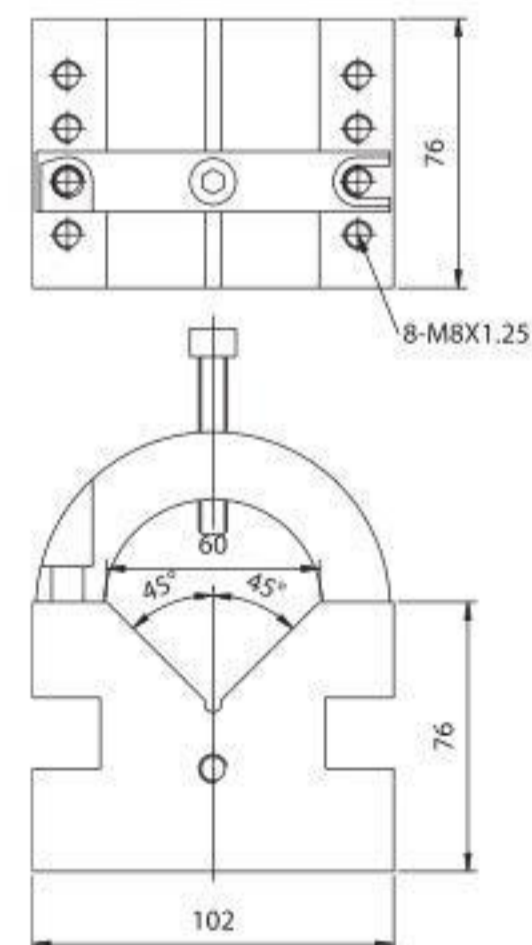

V-Block With Clamp

Alloysteel Grounded HRC50°

PAIRS
VBC-003

PAIRS
VBC-243

PAIRS
VBC-006

SINGLE
VBC-009

V-BLOCK WITH CLAMP

ORDER NO.	W	H	L	W.OF SMALL VEE	W.OF LARGER VEE	PACKING	G.W. (kgs)	CODE NO.
VBC-003	2.36 60mm	1.86 50mm	2.75 70mm	NON	V35 X V5.5	110x80x110mm	2.4	2007-010
VBC-243	2 3/4 70mm	1 3/4 45mm	1 5/8 42mm	NON	V32 X V3.5	75x80x100mm	1.9	2007-020
VBC-006	2 1/2 64mm	1 3/4 45mm	2 3/4 70mm	V25 X V3.5	V30 X V3.5	110x80x110mm	2.6	2007-030
VBC-009	4 102mm	3 76mm	3 76mm	NON	V59 X V4.5	70x50x110mm	3.9	2007-040