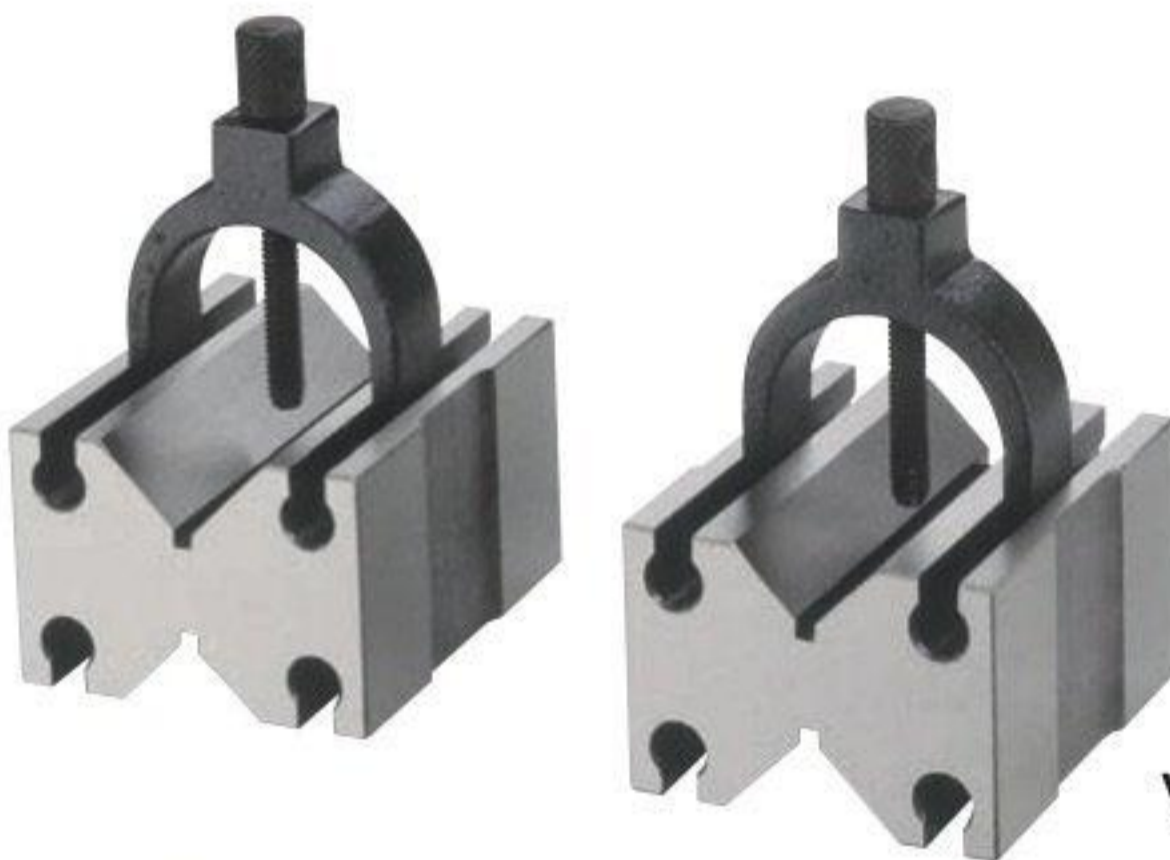

V-Block With Clamp

Alloysteel Grounded HRC50°

PAIRS
VBC-003

PAIRS
VBC-243

PAIRS
VBC-006

SINGLE
VBC-009

V-BLOCK WITH CLAMP

ORDER NO.	W	H	L	W.OF SMALL VEE	W.OF LARGER VEE	PACKING	G.W. (kgs)	CODE NO.
VBC-003	2.36 60mm	1.86 50mm	2.75 70mm	NON	V35 X V5.5	110x80x110mm	2.4	2007-010
VBC-243	2 3/4 70mm	1 3/4 45mm	1 5/8 42mm	NON	V32 X V3.5	75x80x100mm	1.9	2007-020
VBC-006	2 1/2 64mm	1 3/4 45mm	2 3/4 70mm	V25 X V3.5	V30 X V3.5	110x80x110mm	2.6	2007-030
VBC-009	4 102mm	3 76mm	3 76mm	NON	V59 X V4.5	70x50x110mm	3.9	2007-040