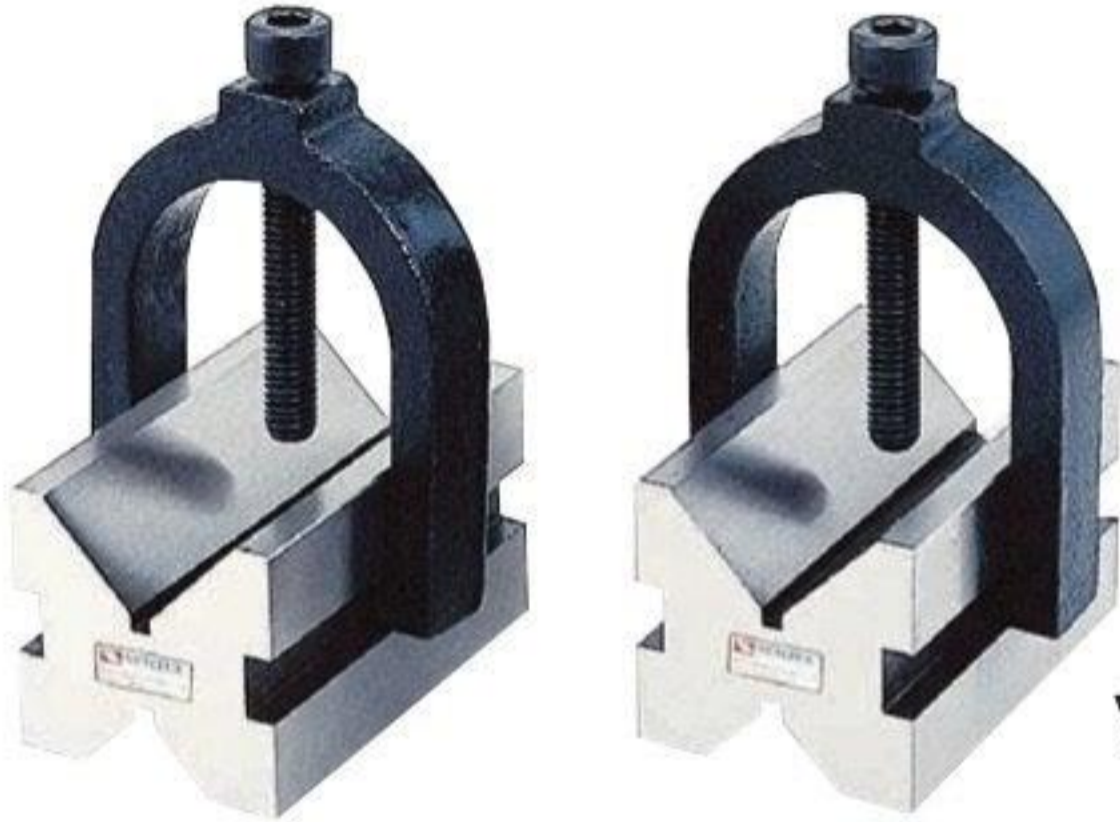

V-Block With Clamp

Alloysteel Grounded HRC50°

PAIRS
VBC-003

PAIRS
VBC-243

PAIRS
VBC-006

SINGLE
VBC-009

V-BLOCK WITH CLAMP

ORDER NO.	W	H	L	W.OF SMALL VEE	W.OF LARGER VEE	PACKING	G.W. (kgs)	CODE NO.
VBC-003	2.36 60mm	1.86 50mm	2.75 70mm	NON	V35 X V5.5	110x80x110mm	2.4	2007-010
VBC-243	2 3/4 70mm	1 3/4 45mm	1 5/8 42mm	NON	V32 X V3.5	75x80x100mm	1.9	2007-020
VBC-006	2 1/2 64mm	1 3/4 45mm	2 3/4 70mm	V25 X V3.5	V30 X V3.5	110x80x110mm	2.6	2007-030
VBC-009	4 102mm	3 76mm	3 76mm	NON	V59 X V4.5	70x50x110mm	3.9	2007-040