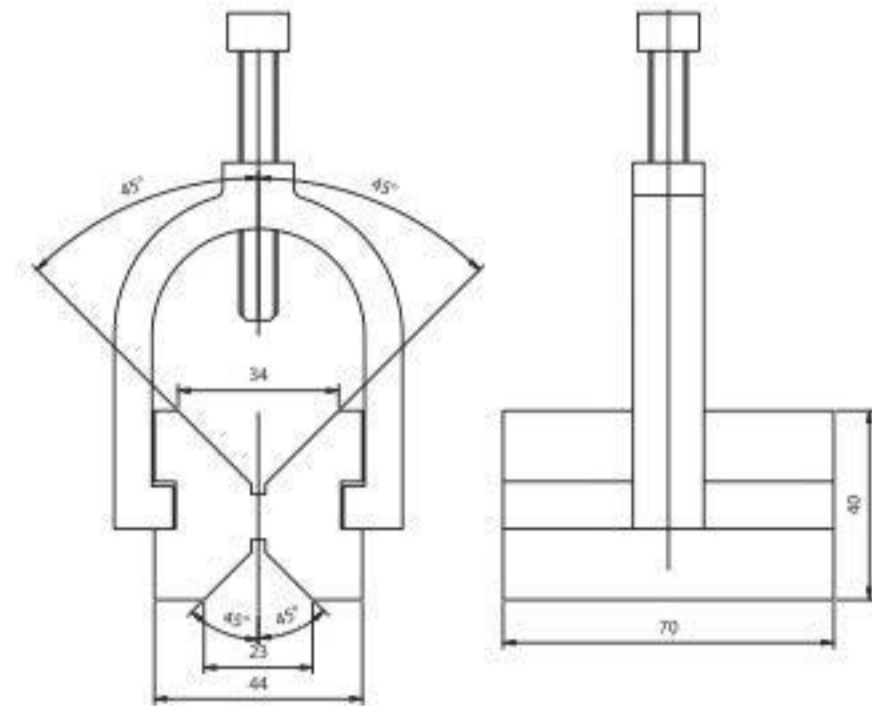

V-Block With Clamp

Alloysteel Grounded HRC50°

PAIRS
VBC-003

PAIRS
VBC-243

PAIRS
VBC-006

SINGLE
VBC-009

V-BLOCK WITH CLAMP

ORDER NO.	W	H	L	W.OF SMALL VEE	W.OF LARGER VEE	PACKING	G.W. (kgs)	CODE NO.
VBC-003	2.36 60mm	1.86 50mm	2.75 70mm	NON	V35 X V5.5	110x80x110mm	2.4	2007-010
VBC-243	2 3/4 70mm	1 3/4 45mm	1 5/8 42mm	NON	V32 X V3.5	75x80x100mm	1.9	2007-020
VBC-006	2 1/2 64mm	1 3/4 45mm	2 3/4 70mm	V25 X V3.5	V30 X V3.5	110x80x110mm	2.6	2007-030
VBC-009	4 102mm	3 76mm	3 76mm	NON	V59 X V4.5	70x50x110mm	3.9	2007-040