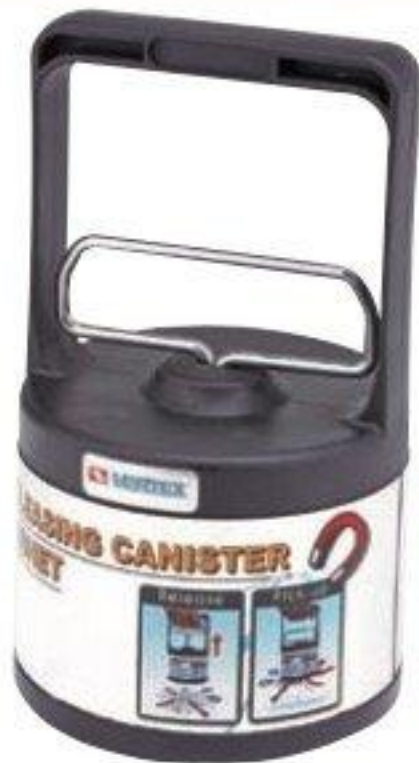

Chip Collector Mini Handy Type

NEW

- Pull the trigger to drop attracted items easily.
 - Permanent magnet.
 - Light and handy design fitting ergonomics.
 - Easy to pick up various kinds of hand of hand tools and small iron or steel parts for office, house and factory.
 - Impact-proof plastic materials.
- ※ Need normal work temp

Unit:mm

ORDER NO.	PACKING	HOLDING MASS	CUFT	DIMENSION			WEIGHT KGS	CODE NO.
				L	W	H		
VCC-16	Color BOX	0.65	0.09'	110	110	190	0.7	2019-040