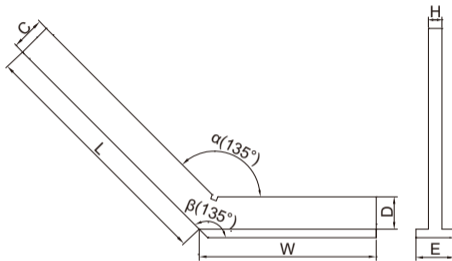

## 135° SQUARES WITH WIDE BASE

**4754-3120**

- Made of hardened stainless steel

(mm)

Code	Size (LxW)	Accuracy		C	D	H	E
		Inside ( $\alpha$ )	Outside ( $\beta$ )				
<b>4754-3120</b>	120x80mm	31 $\mu$ m	33 $\mu$ m	20	20	5	20
<b>4754-3150</b>	150x100mm	34 $\mu$ m	36 $\mu$ m	20	20	5	20
<b>4754-3200</b>	200x130mm	39 $\mu$ m	41 $\mu$ m	30	30	7	30