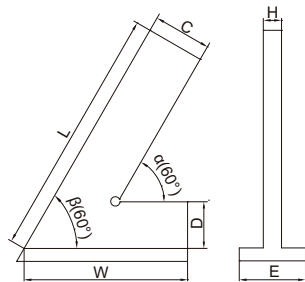

## 60° SQUARES WITH WIDE BASE

- Made of hardened stainless steel

(mm)

Code	Size (LxW)	Accuracy		C	D	H	E
		Inside ( $\alpha$ )	Outside ( $\beta$ )				
4762-120	120x80mm	30 $\mu$ m	33 $\mu$ m	20	20	5	20
4762-150	150x100mm	33 $\mu$ m	36 $\mu$ m	20	20	5	20
4762-200	200x130mm	37 $\mu$ m	41 $\mu$ m	25	25	5	25