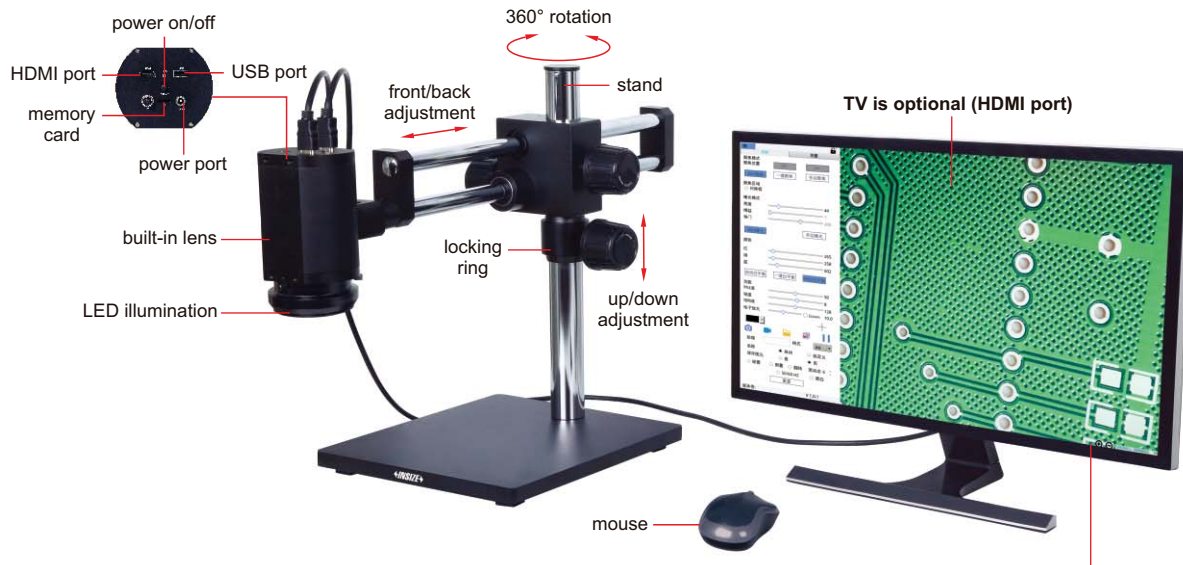

# AUTO FOCUS DIGITAL MICROSCOPE(LARGE VIEW FIELD) CODE 5302-AF105

AUTO FOCUS

TAKE PICTURES  
AND VIDEOS

MEASUREMENT

- 1080P high-definition image
- Auto focus camera
- Take pictures and videos, saved to memory card
- Connected to TV by HDMI port
- Automatic exposure and white balance
- Brightness, contrast ratio, gain are adjustable
- Display cross hair (blue/green/red/yellow/black/brown colors)
- Built-in software without computer, operation by mouse

## SPECIFICATION

Magnification	1.8X~27.5X (on 28" TV)
Sensor	1/2.8" CMOS
Pixel	2M
Resolution	1920×1080
Frame rate	60fps
Auto focus distance	100mm~∞
Output	HDMI
Power supply	power adapter
Dimension (L×W×H)	500×280×410mm
Weight	17kg

Focus distance	Adjustable magnification (on 28" TV)	View field	Measuring accuracy
100mm	4.5~27.5X	24×14~161×90mm	0.02mm
150mm	3~21X	30×17~240×128mm	0.02mm
200mm	2.3~17.5X	38×20~305×176mm	0.02mm
250mm	2~15X	42×24~320×210mm	0.02mm
270mm	1.8~14.4X	43×25~378×240mm	0.02mm

## STANDARD DELIVERY

Main unit (with stand)	1 pc
LED illumination	1 pc
16G memory card and holder	1 pc
Mouse	1 pc
HDMI cable (for TV)	1 pc
Power adapter	2 pcs