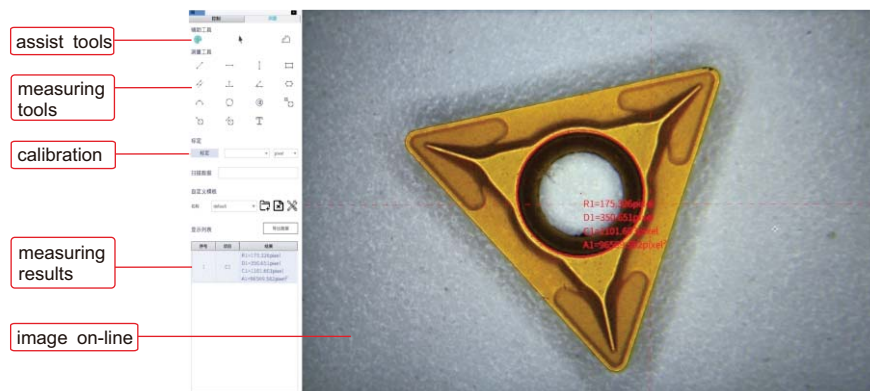

MEASURING SOFTWARE(included)

STANDARD DELIVERY

Main unit (with stand)	1 pc
LED illumination	1 pc
16G memory card and holder	1 pc
Mouse	1 pc
HDMI cable (for TV)	1 pc
Power adapter	2 pcs