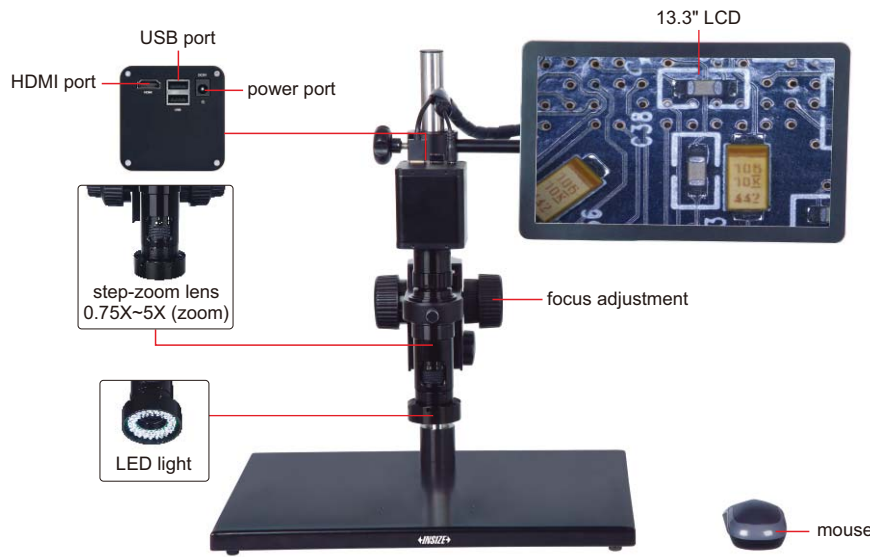

AUTO FOCUS DIGITAL MICROSCOPE (WITH DISPLAY) CODE 5303-AF103

AUTO FOCUS

TAKE PICTURES
AND VIDEOS

MEASUREMENT

16G USB flash disk (included)

0.5X camera adapter (included)

1X auxiliary objective (included)

- 1080P high-definition image
- Auto focus camera
- Take pictures and videos, saved to USB flash disk
- Picture review, picture compare
- Automatic exposure and white balance
- Brightness, contrast ratio, gain are adjustable
- Display cross hair (blue/green/red/yellow/black/brown colors)
- Built-in software without computer, operation by mouse

display cross hair (blue/green/red/yellow/black/brown colors)

1X camera adapter (optional)

2X auxiliary objective (optional)

X-Y glass stage (optional) (X-Y travel: 74×60mm)

MAGNIFICATION, FOCUS DISTANCE AND VIEW FIELD

Auxiliary objective	Specification	Camera adapter	
		0.5X (included)	1X (optional)
1X (included)	Magnification	20~123X	40~246X
	Focus distance	48~84mm	48~84mm
	View field	13×7~2.2×1mm	6.3×3.5~1.1×0.5mm
	Measuring accuracy	±0.02mm	±0.02mm
2X (optional)	Magnification	40~246X	80~492X
	Focus distance	24~42mm	24~42mm
	View field	6.5×3.5~1.1×0.5mm	3.3×1.8~0.6×0.3mm
	Measuring accuracy	±0.02mm	±0.02mm

SPECIFICATION

Magnification	20X~123X
Sensor	1/2.8" CMOS
Pixel	2M
Resolution	1920×1080
Frame rate	60fps
Output	HDMI
Power supply	power adapter
Dimension (L×W×H)	570×300×430mm
Weight	6.5kg

AUTO FOCUS DISTANCE