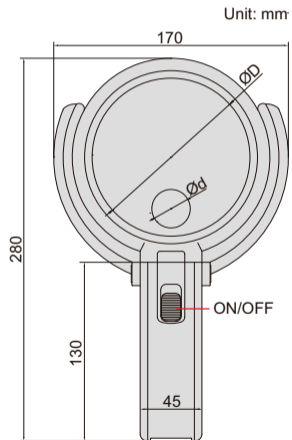

# THREE WAYS MAGNIFIER WITH ILLUMINATION

- Resin lens
- Powered by 2xAA batteries (included) or power adapter (110~240V, 50~60Hz)

three ways use

Code	Magnification	Lens diameter (ØD/Ød)
7512-1	2X/4X	Ø120mm/Ø28mm