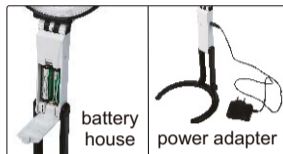

# THREE WAYS MAGNIFIER WITH ILLUMINATION

- Resin lens
- Powered by 2xAA batteries (included) or power adapter (110~240V, 50~60Hz)

three ways use

Code	Magnification	Lens diameter (ØD/Ød)
7512-1	2X/4X	Ø120mm/Ø28mm