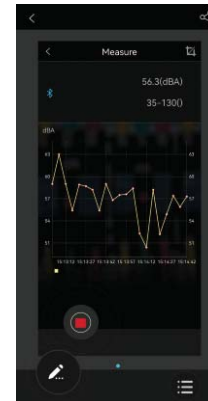

App measurement

App record