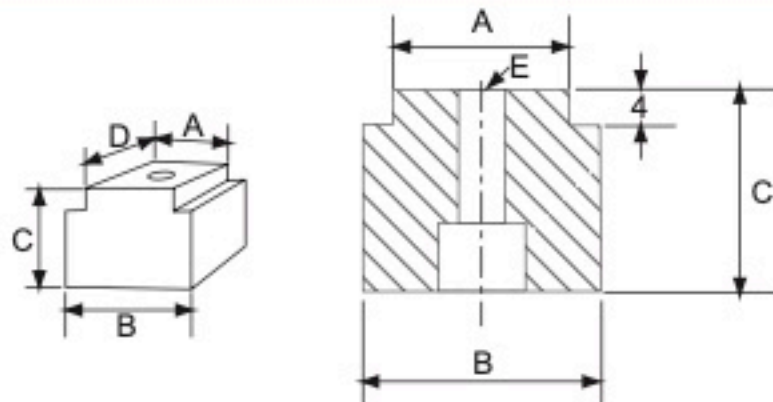

# Thread Rod Guide Block

For vise

- For quick vise setup
- Multi - Purpose
- 4 PCS / SETS
- Material: S45C

ORDER NO.	A -0.01 -0.08	B -0.01 -0.08	C	D	E	WEIGHT kgs	CODE NO.
14TO16	14	16	14	20	M6	0.12	1002-361
14TO18	14	18	16	20	M6	0.13	1002-362
16TO18	16	18	16	20	M6	0.15	1002-363