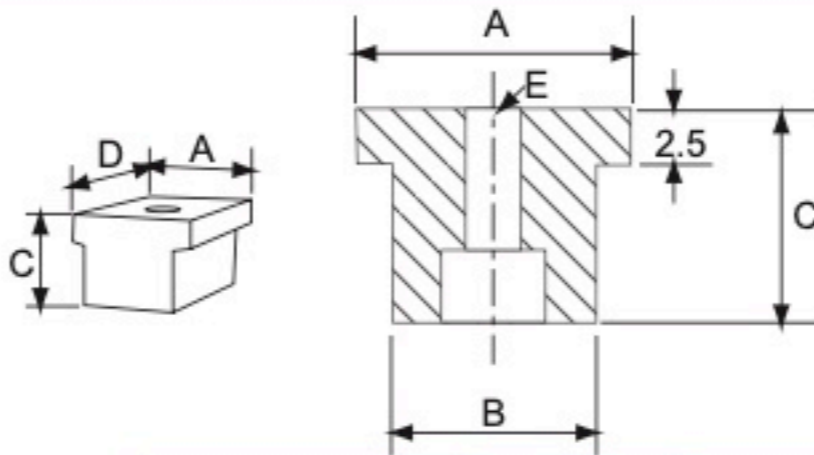

Thread Rod Guide Block

For vise

- For quick vise setup
- Multi - Purpose
- 4 PCS / SETS
- Material: S45C

ORDER NO.	A -0.01 -0.08	B -0.01 -0.08	C	D	E	WEIGHT kgs	CODE NO.
16TO14	16	14	14	20	M6	0.10	1002-350
18TO14	18	14	16	20	M6	0.12	1002-351
18TO16	18	16	16	20	M6	0.13	1002-352