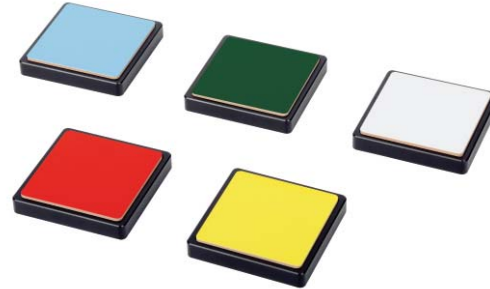

STANDARD COLOR PLATES CODE 5704-CP01

- According to ISO/IEC17025
- To calibrate color measuring instruments
- Made of ceramic
- Wear resistance, corrosion resistance, high optical stability
- Supplied with ISO17025 calibration certificate from National Institute of Metrology, China

中国计量科学研究院

检定证书

证书编号: 03000201-010104

送检单位: 苏州美光测量科技有限公司

计量器具名称: 标准色板

型号/规格: 2505

出厂编号: 2305

制造单位: 中国计量科学研究院
JG455-2002 标准色板检定规程

检定依据: JJG1004-2002 颜色色差计检定规程

检定结论: 送检样品符合标准色板色度计量规程 (一级)

检定人: 廖志三 日期: _____

核验员: 姜春二 日期: _____

检定员: 姜媛 日期: _____

检定日期: 2023 年 01 月 11 日
有效期至: 2024 年 01 月 10 日

地址: 北京·中国计量大学
邮编: 100013
电话: 010-64907070
网站: http://www.nim.ac.cn

calibration certificate
(included)

SPECIFICATION

Spectral reflectance factor	spectral reflectance factor in the wavelength range of 380 nm to 780 nm
Standard illuminant	A, D65, etc
Viewing angle	2°, 10°
Color space	CIE-Lab, XYZ, etc
Annual variation	$\Delta x, \Delta y \leq 0.005$
Dimension	50×50mm

STANDARD DELIVERY

Protective gloves	1 pair
Calibration certificate	1 pc