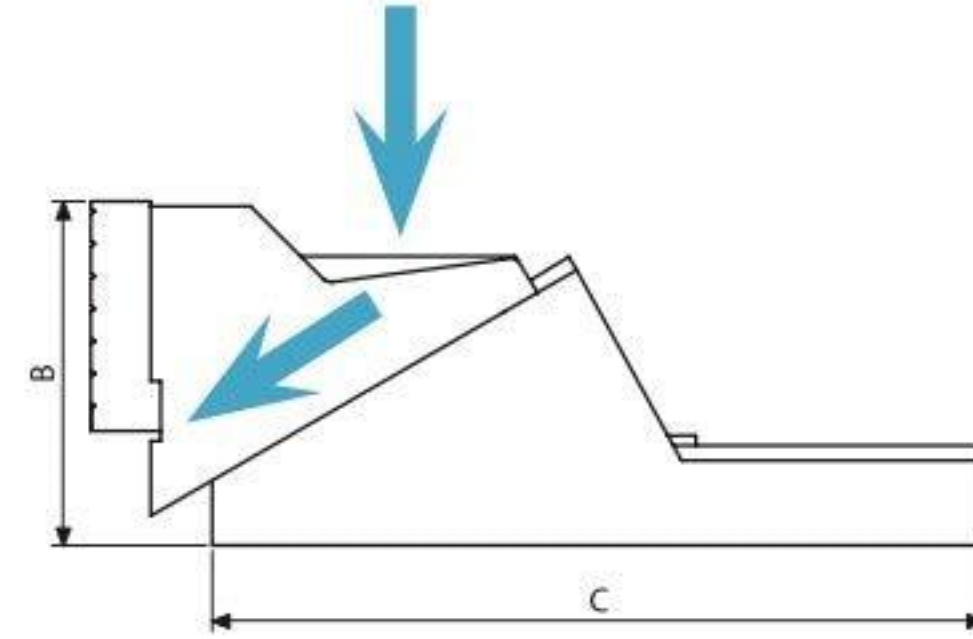

Free Vise

- FV type is light duty.
- Free style clamping For big workpiece.
- Adjustable distance 15mm For clamping.

Unit:mm

ORDER NO.	DIMENSION (WxHxL)	CLAMPING CAPACITY (HxL)	ACCESSORIES BOLT SIZE	MAX.Clamp Force kgf	WEIGHT (kgs/2PCS)	CODE NO.
FV-350	75x67x150mm	140x350mm	M12 x 75L x 2PCS. M12 x 125L x 2PCS	900	7.5	1002-290
FV-450	100x90x200mm	180x450mm	M12 x 75L x 2PCS. M12 x 125L x 2PCS	900	14	1002-291
FV-550	125x120x250mm	250x550mm	M16 x 75L x 2PCS. M16 x 125L x 2PCS	900	23	1002-292