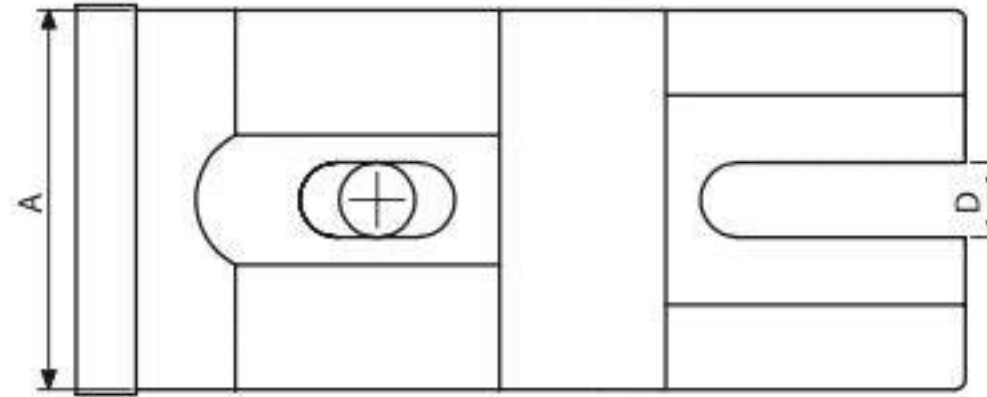

Free Vise

- FV type is light duty.
- Free style clamping For big workpiece.
- Adjustable distance 15mm For clamping.

Unit:mm

ORDER NO.	DIMENSION (WxHxL)	CLAMPING CAPACITY (HxL)	ACCESSORIES BOLT SIZE	MAX.Clamp Force kgf	WEIGHT (kgs/2PCS)	CODE NO.
FV-350	75x67x150mm	140x350mm	M12 x 75L x 2PCS. M12 x 125L x 2PCS	900	7.5	1002-290
FV-450	100x90x200mm	180x450mm	M12 x 75L x 2PCS. M12 x 125L x 2PCS	900	14	1002-291
FV-550	125x120x250mm	250x550mm	M16 x 75L x 2PCS. M16 x 125L x 2PCS	900	23	1002-292