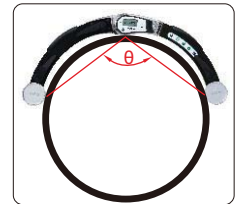

# LARGE DIAMETER GAGE CODE ISQ-RA600

**INSIZE PLUS**  
MADE IN EUROPE

DATA  
OUTPUT

- To measure large external or internal diameters
- Automatic judgment and display external or internal diameter
- Backlight LCD display, can rotate 180° for easy reading
- Memory of 12 readings and average calculation
- With minimum and maximum measurement mode
- Angle can be displayed

software flash disk  
(included)

display of angle

external diameter measurement

internal diameter measurement

software (included),  
data output, save and print

## SPECIFICATION

Range	external	Ø500~6000mm/19.69~236.22"
	internal	Ø1100~6000mm/43.31~236.22"
Resolution	0.01mm/0.001"	
Accuracy	$\pm(0.01+D^2/30)$ mm (D is the diameter to be measured, in meter)	
Power supply	rechargeable battery (for 8 hours working)	
Weight	3.8kg	