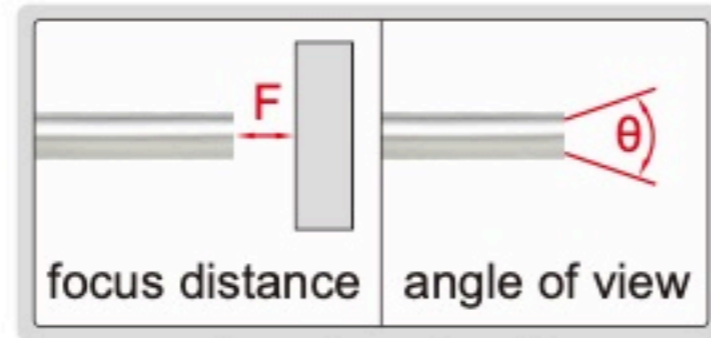

# RIGID BORESCOPIES

**ISV-1H4300**

- Focus distance: 2mm, depth of view: 5~100mm
- Dust/waterproof level: IP67
- Can be used in liquid with temperature  $-10^{\circ}\text{C}\sim 85^{\circ}\text{C}$

view direction  $0^{\circ}$

view direction  $\alpha=30^{\circ}$  or  $70^{\circ}$

view direction  $\alpha=90^{\circ}$

## SPECIFICATION

Code	Length (L)	View direction ( $\alpha$ )	Diameter ( $\varnothing D$ )	Angle of view ( $\theta$ )
ISV-1H4170	174mm	$0^{\circ}$	4mm	$\geq 60^{\circ}$
ISV-1H4173	174mm	$30^{\circ}$		
ISV-1H4177	174mm	$70^{\circ}$		
ISV-1H4300	302mm	$0^{\circ}$		
ISV-1H4303	302mm	$30^{\circ}$		
ISV-1H4307	302mm	$70^{\circ}$		
ISV-1H4309	297mm	$90^{\circ}$		