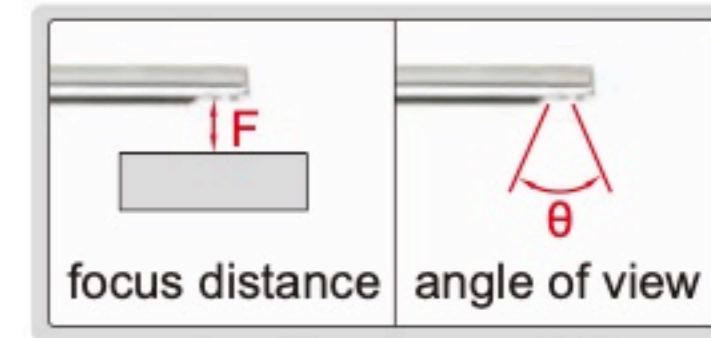

# RIGID BORESCOPIES

**ISV-1H4300**

- Focus distance: 2mm, depth of view: 5~100mm
- Dust/waterproof level: IP67
- Can be used in liquid with temperature  $-10^{\circ}\text{C}\sim 85^{\circ}\text{C}$

view direction  $0^{\circ}$

view direction  $\alpha=30^{\circ}$  or  $70^{\circ}$

view direction  $\alpha=90^{\circ}$

## SPECIFICATION

Code	Length (L)	View direction ( $\alpha$ )	Diameter ( $\varnothing D$ )	Angle of view ( $\theta$ )
ISV-1H4170	174mm	$0^{\circ}$	4mm	$\geq 60^{\circ}$
ISV-1H4173	174mm	$30^{\circ}$		
ISV-1H4177	174mm	$70^{\circ}$		
ISV-1H4300	302mm	$0^{\circ}$		
ISV-1H4303	302mm	$30^{\circ}$		
ISV-1H4307	302mm	$70^{\circ}$		
ISV-1H4309	297mm	$90^{\circ}$		