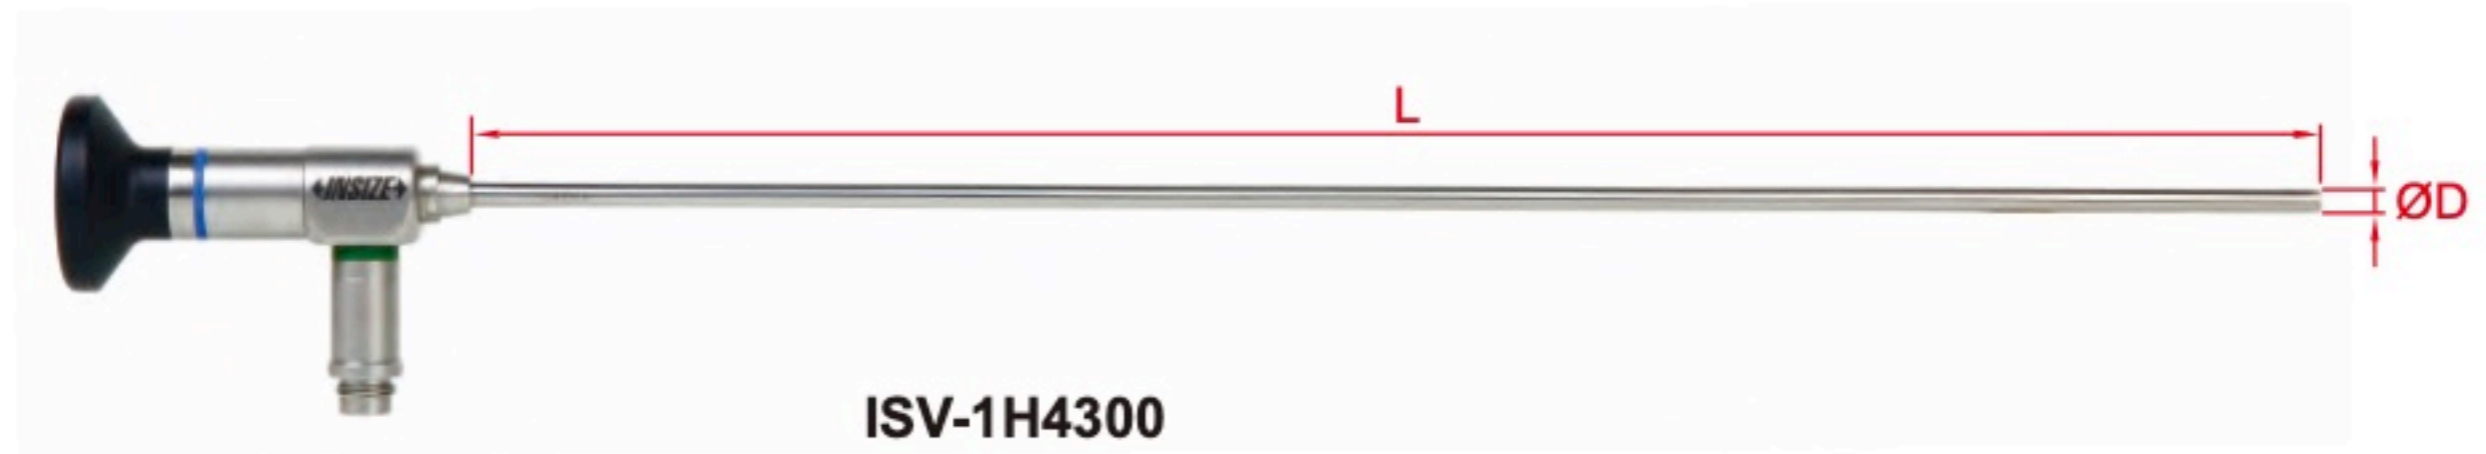

**IP67**  
WATERPROOF

# RIGID BORESCOPIES

**ISV-1H4300**

- Focus distance: 2mm, depth of view: 5~100mm
- Dust/waterproof level: IP67
- Can be used in liquid with temperature  $-10^{\circ}\text{C}\sim 85^{\circ}\text{C}$

view direction  $0^{\circ}$

## SPECIFICATION

Code	Length (L)	View direction ( $\alpha$ )	Diameter ( $\varnothing D$ )	Angle of view ( $\theta$ )
ISV-1H4170	174mm	$0^{\circ}$	4mm	$\geq 60^{\circ}$
ISV-1H4173	174mm	$30^{\circ}$		
ISV-1H4177	174mm	$70^{\circ}$		
ISV-1H4300	302mm	$0^{\circ}$		
ISV-1H4303	302mm	$30^{\circ}$		
ISV-1H4307	302mm	$70^{\circ}$		
ISV-1H4309	297mm	$90^{\circ}$		