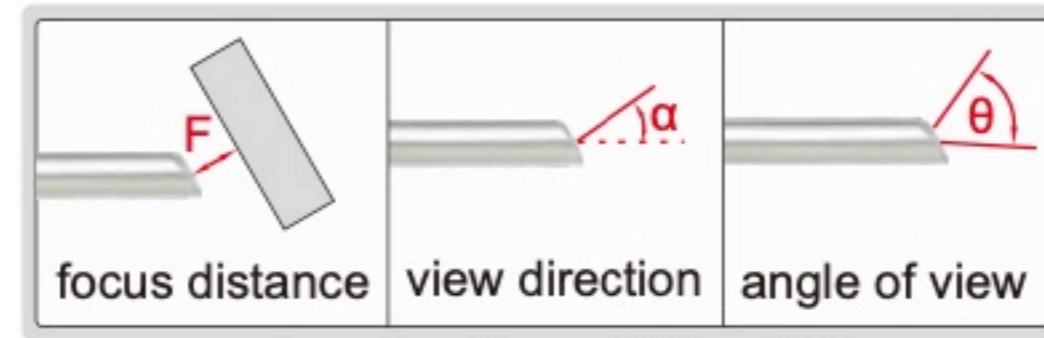

# RIGID BORESCOPIES

**ISV-1H4300**

- Focus distance: 2mm, depth of view: 5~100mm
- Dust/waterproof level: IP67
- Can be used in liquid with temperature  $-10^{\circ}\text{C}\sim 85^{\circ}\text{C}$

view direction  $0^{\circ}$

view direction  $\alpha=30^{\circ}$  or  $70^{\circ}$

view direction  $\alpha=90^{\circ}$

## SPECIFICATION

Code	Length (L)	View direction ( $\alpha$ )	Diameter ( $\varnothing D$ )	Angle of view ( $\theta$ )
ISV-1H4170	174mm	$0^{\circ}$	4mm	$\geq 60^{\circ}$
ISV-1H4173	174mm	$30^{\circ}$		
ISV-1H4177	174mm	$70^{\circ}$		
ISV-1H4300	302mm	$0^{\circ}$		
ISV-1H4303	302mm	$30^{\circ}$		
ISV-1H4307	302mm	$70^{\circ}$		
ISV-1H4309	297mm	$90^{\circ}$		