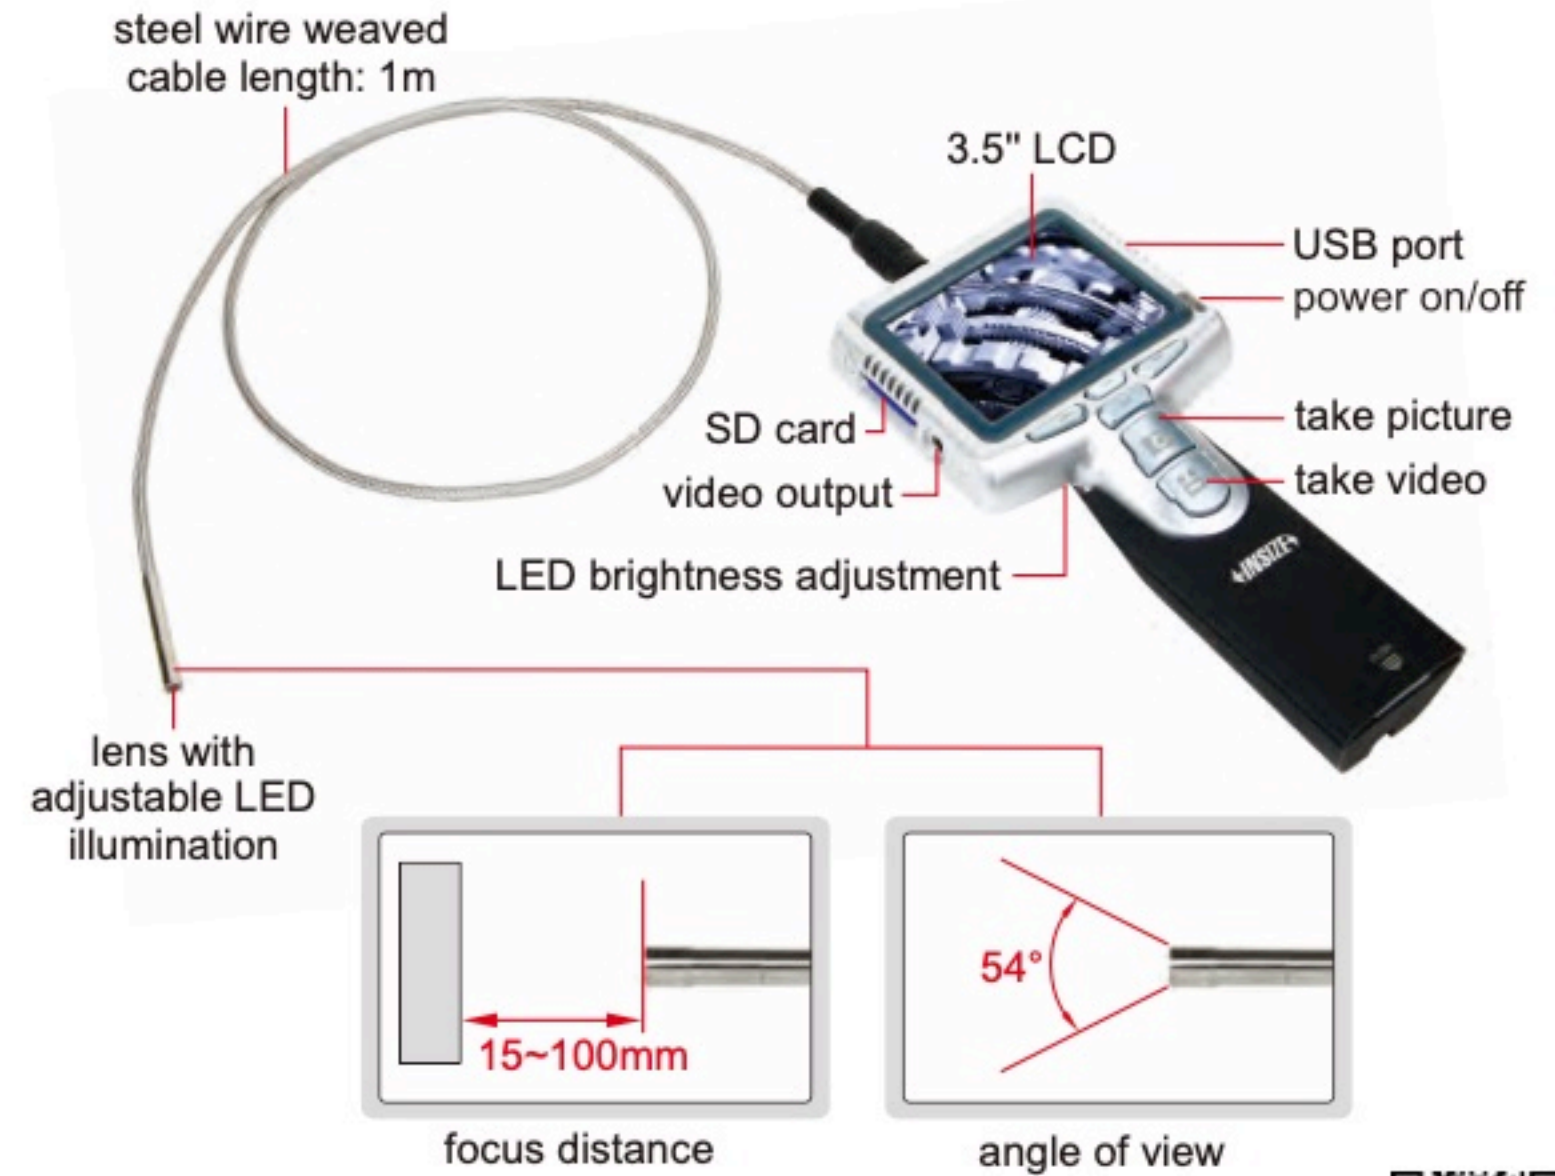

VIDEOSCOPE (BASIC TYPE)

CODE ISV-E10

ATTENTION: THE CABLE CAN BE BENT BUT CAN'T BE SET AT A FIXED SHAPE

OPTIONAL CABLE LENGTH 3M, 5M AND 10M

IP65 WATERPROOF

SPECIFICATION

Lens	diameter	5.5mm
	pixel resolution	0.3M
	frame rate	30fps
Cable	length	1m
	type	steel wire weaved cable
Main unit	function	take picture, take video
	file format	picture: JPG, video: AVI
	image process	brightness, contrast, color saturation
	memory	2G SD card
	output	TV, USB
	power supply	rechargeable battery (for 3 hours working)
Weight		450g

STANDARD DELIVERY

Main unit	1 pc
Cable with lens	1 pc
2G SD card	1 pc
45° mirror	1 pc
AC/DC adapter	1 pc
Video output cable	1 pc
USB cable	1 pc
Lens cleaning kit	1 pc

front view

side view (with mirror)

OPTIONAL ACCESSORY

35° mirror	ISV-E55-M35
60° mirror	ISV-E55-M60