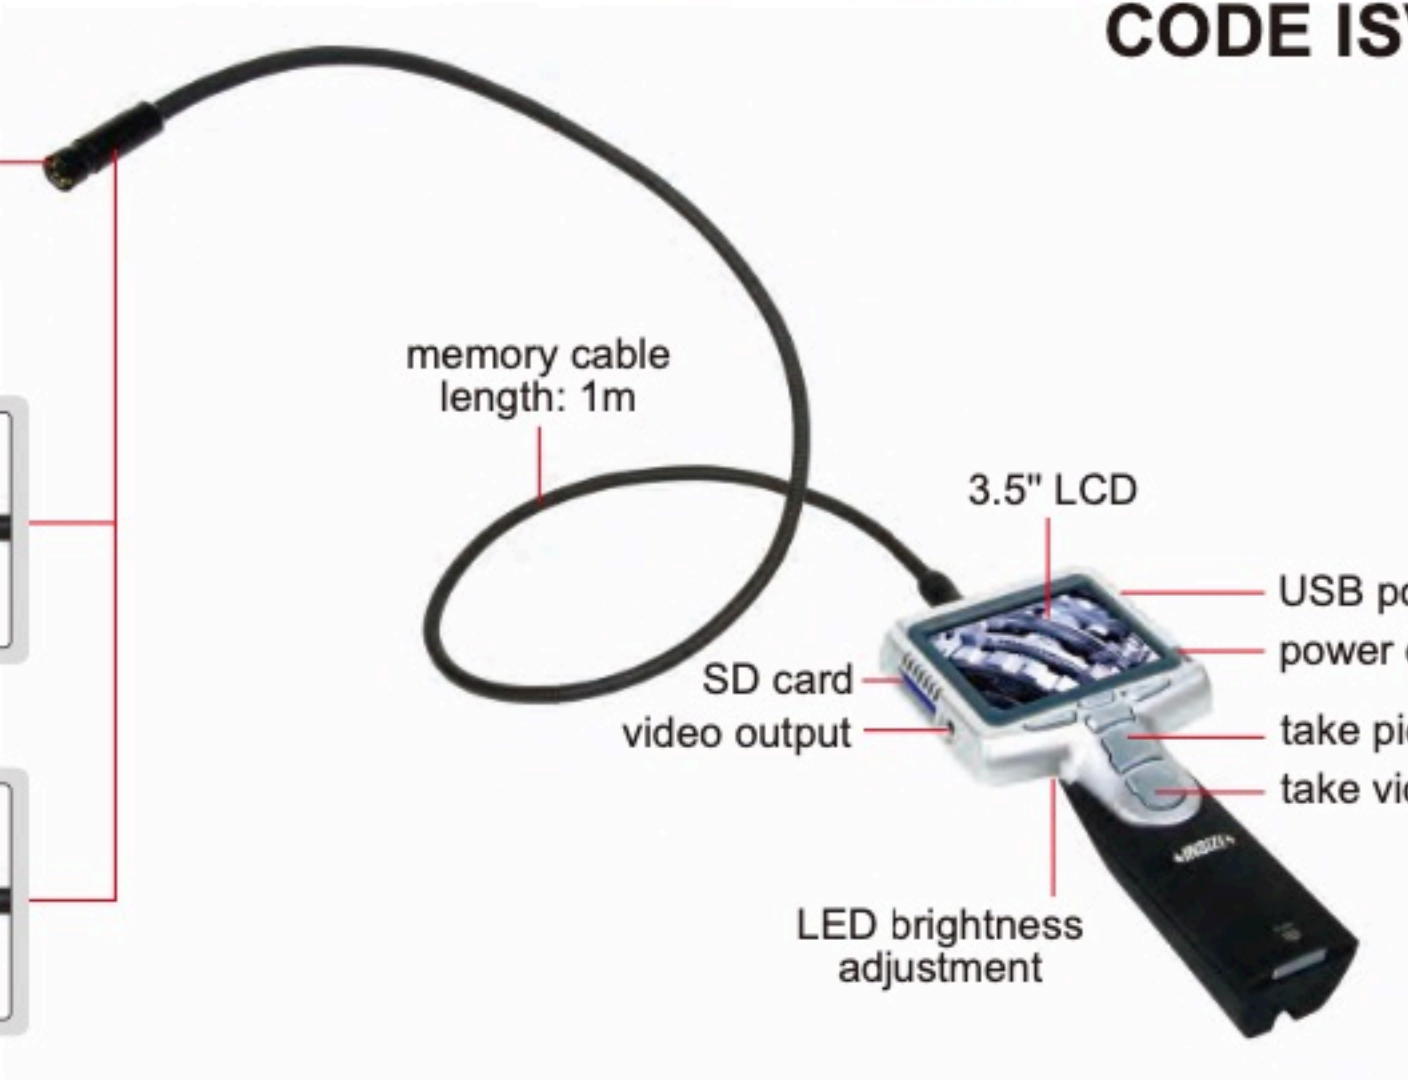

IP57
WATERPROOF

VIDEOSCOPE (BASIC TYPE) CODE ISV-E20

the cable has high illumination and can be set at any shape. it is suitable to observe large internal space like turbocharger.

SPECIFICATION

Lens	diameter (ØD)	12mm
	pixel	0.4M
	resolution	720×682
	frame rate	30fps
Cable	length	1m
	type	memory (can be set at any shape)
Main unit	function	take picture, take video
	file format	picture: JPG, video: AVI
	image process	brightness, contrast, color saturation
	memory	2G SD card
	output	TV, USB
	power supply	rechargeable battery (for 3 hours working)
Weight		600g

STANDARD DELIVERY

Main unit	1 pc
Cable with lens	1 pc
2G SD card	1 pc
AC/DC adapter	1 pc
Video output cable	1 pc
USB cable	1 pc
Lens cleaning kit	1 pc

OPTIONAL ACCESSORY

45° mirror	ISV-E20-MIRROR
Hook	ISV-E20-HOOK
Magnet pick up	ISV-E20-MAGNET