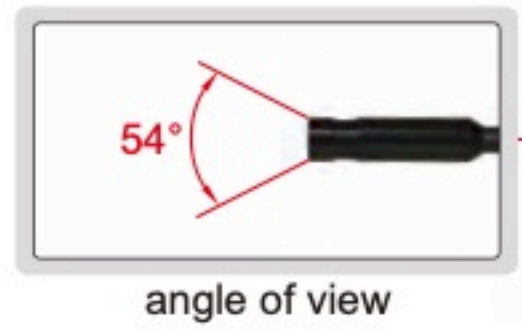

IP57
WATERPROOF

VIDEOSCOPE (BASIC TYPE) CODE ISV-E20

the cable has high illumination and can be set at any shape. it is suitable to observe large internal space like turbocharger.

SPECIFICATION

Lens	diameter (ØD)	12mm
	pixel	0.4M
	resolution	720×682
	frame rate	30fps
Cable	length	1m
	type	memory (can be set at any shape)
Main unit	function	take picture, take video
	file format	picture: JPG, video: AVI
	image process	brightness, contrast, color saturation
	memory	2G SD card
	output	TV, USB
	power supply	rechargeable battery (for 3 hours working)
Weight		600g