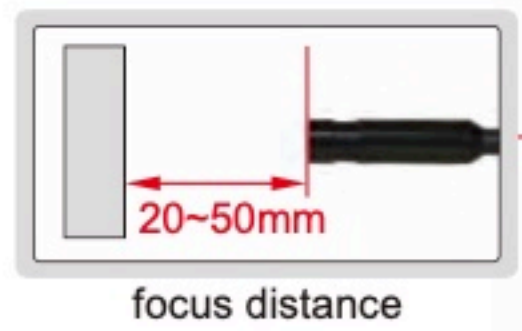

IP57
WATERPROOF

VIDEOSCOPE (BASIC TYPE) CODE ISV-E20

the cable has high illumination and can be set at any shape. it is suitable to observe large internal space like turbocharger.

SPECIFICATION

Lens	diameter (ØD)	12mm
	pixel	0.4M
	resolution	720×682
	frame rate	30fps
Cable	length	1m
	type	memory (can be set at any shape)
Main unit	function	take picture, take video
	file format	picture: JPG, video: AVI
	image process	brightness, contrast, color saturation
	memory	2G SD card
	output	TV, USB
	power supply	rechargeable battery (for 3 hours working)
Weight		600g

STANDARD DELIVERY

Main unit	1 pc
Cable with lens	1 pc
2G SD card	1 pc
AC/DC adapter	1 pc
Video output cable	1 pc
USB cable	1 pc
Lens cleaning kit	1 pc

OPTIONAL ACCESSORY

45° mirror	ISV-E20-MIRROR
Hook	ISV-E20-HOOK
Magnet pick up	ISV-E20-MAGNET