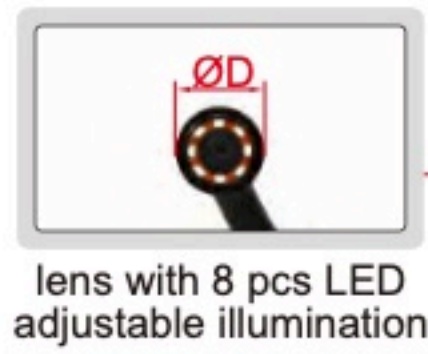

IP57
WATERPROOF

VIDEOSCOPE (BASIC TYPE) CODE ISV-E20

the cable has high illumination and can be set at any shape. it is suitable to observe large internal space like turbocharger.

SPECIFICATION

Lens	diameter (ØD)	12mm
	pixel	0.4M
	resolution	720×682
	frame rate	30fps
Cable	length	1m
	type	memory (can be set at any shape)
Main unit	function	take picture, take video
	file format	picture: JPG, video: AVI
	image process	brightness, contrast, color saturation
	memory	2G SD card
	output	TV, USB
	power supply	rechargeable battery (for 3 hours working)
Weight		600g

STANDARD DELIVERY

Main unit	1 pc
Cable with lens	1 pc
2G SD card	1 pc
AC/DC adapter	1 pc
Video output cable	1 pc
USB cable	1 pc
Lens cleaning kit	1 pc

OPTIONAL ACCESSORY

45° mirror	ISV-E20-MIRROR
Hook	ISV-E20-HOOK
Magnet pick up	ISV-E20-MAGNET