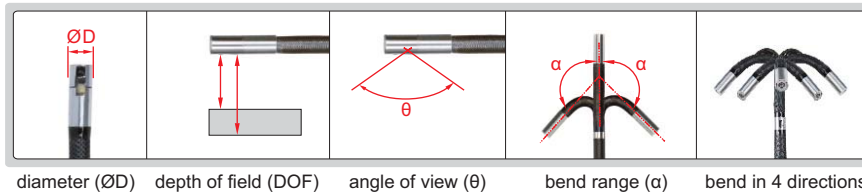

TWO-DIRECTION CABLE, FRONT VIEW

Code	Cable		Lens									
	length	type	view direction	bend direction	diameter ($\varnothing D$)	depth of field (DOF)	bend range (α)	angle of view (θ)	illumination	pixel	resolution	dust/ waterproof
ISV-L1810	1m	tungsten wire weaved cable	front view	two directions	1.8mm	3~30mm	$\pm 160^\circ$	$> 120^\circ$	rear fiber	0.16M	400×400	IP65
ISV-L2010	1m				2.0mm	3~30mm						
ISV-L2410	1m				2.4mm	3~70mm (optional 5~100mm)						
ISV-L2415	1.5m											
ISV-L2420	2m											

TWO-DIRECTION CABLE, SIDE VIEW

Code	Cable		Lens									
	length	type	view direction	bend direction	diameter (ØD)	depth of field (DOF)	bend range (α)	angle of view (θ)	illumination	pixel	resolution	dust/ waterproof
ISV-L1810C	1m	tungsten wire weaved cable	side view	two directions	1.8mm	3~30mm	±160°	>120°	rear fiber	0.16M	400×400	IP65
ISV-L1815C	1.5m											

FOUR-DIRECTION CABLE, SIDE VIEW

Code	Cable		Lens									
	length	type	view direction	bend direction	diameter (ØD)	depth of field (DOF)	bend range (α)	angle of view (θ)	illumination	pixel	resolution	dust/ waterproof
ISV-L2810C	1m	tungsten wire weaved cable	side view	four directions	2.8mm	3~70mm	±160°	>120°	rear fiber	0.16M	400×400	IP65
ISV-L2815C	1.5m											
ISV-L2820C	2m											
ISV-L2830C	3m											
ISV-L4510C	1m											
ISV-L4515C	1.5m				5~100mm (optional 8~150mm)							
ISV-L4520C	2m											
ISV-L4530C	3m											
ISV-L6010C	1m				6.0mm	8~150mm (optional 5~100mm)				0.92M	960×720	IP67
ISV-L6015C	1.5m											
ISV-L6020C	2m											
ISV-L6030C	3m											
ISV-L6040C	4m											
ISV-L6050C	5m											