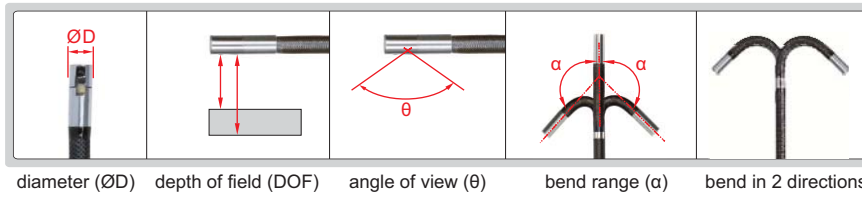

TWO-DIRECTION CABLE, FRONT VIEW

Code	Cable		Lens									
	length	type	view direction	bend direction	diameter ($\varnothing D$)	depth of field (DOF)	bend range (α)	angle of view (θ)	illumination	pixel	resolution	dust/ waterproof
ISV-L1810	1m	tungsten wire weaved cable	front view	two directions	1.8mm	3~30mm	$\pm 160^\circ$	$> 120^\circ$	rear fiber	0.16M	400×400	IP65
ISV-L2010	1m				2.0mm	3~30mm						
ISV-L2410	1m				2.4mm	3~70mm (optional 5~100mm)						
ISV-L2415	1.5m											
ISV-L2420	2m											

TWO-DIRECTION CABLE, SIDE VIEW

Code	Cable		Lens									
	length	type	view direction	bend direction	diameter (ØD)	depth of field (DOF)	bend range (α)	angle of view (θ)	illumination	pixel	resolution	dust/ waterproof
ISV-L1810C	1m	tungsten wire weaved cable	side view	two directions	1.8mm	3~30mm	±160°	>120°	rear fiber	0.16M	400×400	IP65
ISV-L1815C	1.5m											

FOUR-DIRECTION CABLE, SIDE VIEW

Code	Cable		Lens									
	length	type	view direction	bend direction	diameter (ØD)	depth of field (DOF)	bend range (α)	angle of view (θ)	illumination	pixel	resolution	dust/ waterproof
ISV-L2810C	1m	tungsten wire weaved cable	side view	four directions	2.8mm	3~70mm	±160°	>120°	rear fiber	0.16M	400×400	IP65
ISV-L2815C	1.5m											
ISV-L2820C	2m											
ISV-L2830C	3m											
ISV-L4510C	1m											
ISV-L4515C	1.5m				5~100mm (optional 8~150mm)							
ISV-L4520C	2m											
ISV-L4530C	3m											
ISV-L6010C	1m				6.0mm	8~150mm (optional 5~100mm)				0.92M	960×720	IP67
ISV-L6015C	1.5m											
ISV-L6020C	2m											
ISV-L6030C	3m											
ISV-L6040C	4m											
ISV-L6050C	5m											