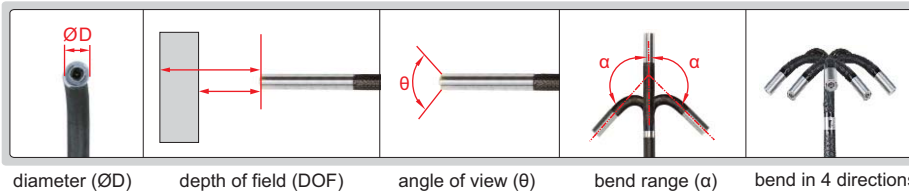

TWO-DIRECTION CABLE, FRONT VIEW

Code	Cable		Lens									
	length	type	view direction	bend direction	diameter ($\varnothing D$)	depth of field (DOF)	bend range (α)	angle of view (θ)	illumination	pixel	resolution	dust/ waterproof
ISV-L1810	1m	tungsten wire weaved cable	front view	two directions	1.8mm	3~30mm	$\pm 160^\circ$	$> 120^\circ$	rear fiber	0.16M	400×400	IP65
ISV-L2010	1m				2.0mm	3~30mm						
ISV-L2410	1m				2.4mm	3~70mm (optional 5~100mm)						
ISV-L2415	1.5m											
ISV-L2420	2m											

FOUR-DIRECTION CABLE, FRONT VIEW

Code	Cable		Lens									
	length	type	view direction	bend direction	diameter ($\varnothing D$)	depth of field (DOF)	bend range (α)	angle of view (θ)	illumination	pixel	resolution	dust/ waterproof
ISV-L2810	1m	tungsten wire weaved cable	front view	four directions	2.8mm	3~70mm (optional 5~100mm)	$\pm 160^\circ$	$> 120^\circ$	rear fiber	0.16M	400×400	IP65
ISV-L2815	1.5m											
ISV-L2820	2m											
ISV-L2830	3m											
ISV-L3910	1m				3.9mm	8~150mm (optional 3~70mm)						
ISV-L3915	1.5m											
ISV-L3920	2m											
ISV-L3930	3m											
ISV-L3940	4m				6.0mm	12~200mm (optional 3~70mm, 8~150mm)						
ISV-L3950	5m											
ISV-L6010	1m											
ISV-L6015	1.5m											
ISV-L6020	2m											
ISV-L6030	3m											
ISV-L6040	4m											
ISV-L6050	5m											
ISV-L6060	6m											
ISV-L6070	7m											

TWO-DIRECTION CABLE, SIDE VIEW

Code	Cable		Lens									
	length	type	view direction	bend direction	diameter (ØD)	depth of field (DOF)	bend range (α)	angle of view (θ)	illumination	pixel	resolution	dust/ waterproof
ISV-L1810C	1m	tungsten wire weaved cable	side view	two directions	1.8mm	3~30mm	±160°	>120°	rear fiber	0.16M	400×400	IP65
ISV-L1815C	1.5m											