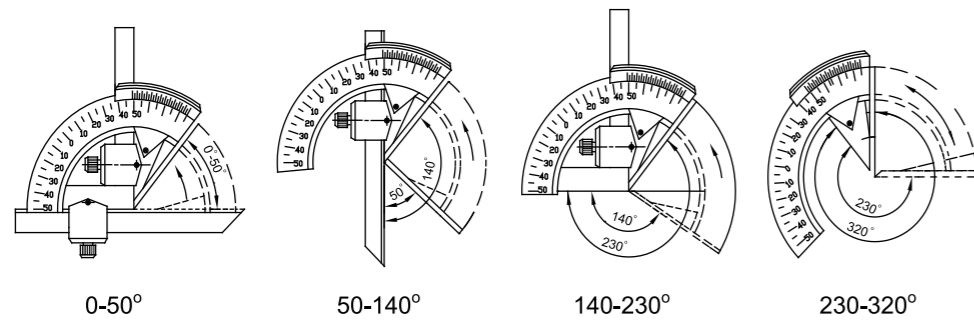

OPERATION INSTRUCTION

Protractor
Code 2374-320

Measuring range: 0-320° (2374-320)

Graduation: 2'

Measuring range

Measuring examples