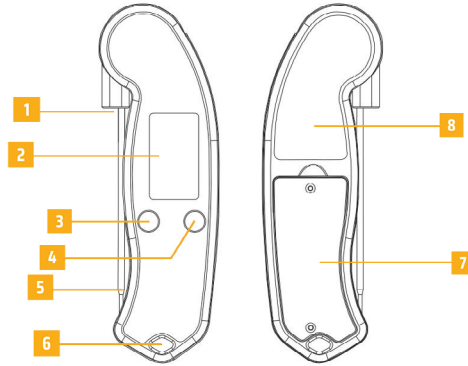

SPECIFICATIONS

Measuring range	-40 ... 300 °C / -40 ... 572 °F
Accuracy	0 ... 200 °C / 32 ... 392 °F ± 1.0% of the reading; Or ± 1.0 °C / 1.8 °F of the reading, which is greater other; ± 1.5% of the reading; Or ± 2.0 °C / 3.6 °F of the reading, which is greater
Resolution	0.1 °C(0.1 °F)
Response time	<2s
Waterproof grade	IP54
Probe size	120 mm (L) * 3.5 MM (φ) * 1.7 mm (tip)
Magnetic support	√
LED lighting	√
Turn on the probe and start automatically	√
Fold the probe and shut down automatically	√
MAX,MIN, HOLD-Function	√
Backlit display	√
Show automatic orientation	No visual difference between left and right hands
Over range prompt	HI Over low range lo, over high range hi
Auto power off	90 s
Operating temperature	0 °C ... 50 °C / 32 °F ... 122 °F
Storage temperature	-20 °C ... 60 °C / -4 °F ... 140 °F
Relative humidity	Operating:10 to 95% RH Storage:<80% RH
Power supply	1×AAA 1.5 V Alkaline Battery
Weight	86 g
(L*W*H)size	166.8×47×15.7 mm
Note: The accuracy was measured in 18 ... 28 degree.	

Measure attention:

If the ambient temperature of the thermometer huge changes , allow it 30 minutes to acclimate to room temperature before making measurements.

METER DESCRIPTION

1. LED light
2. Display
3. HOLD button
4. MAX button
5. Temperature probe
6. Hanging hole
7. Battery cover
8. Magnetic absorption region