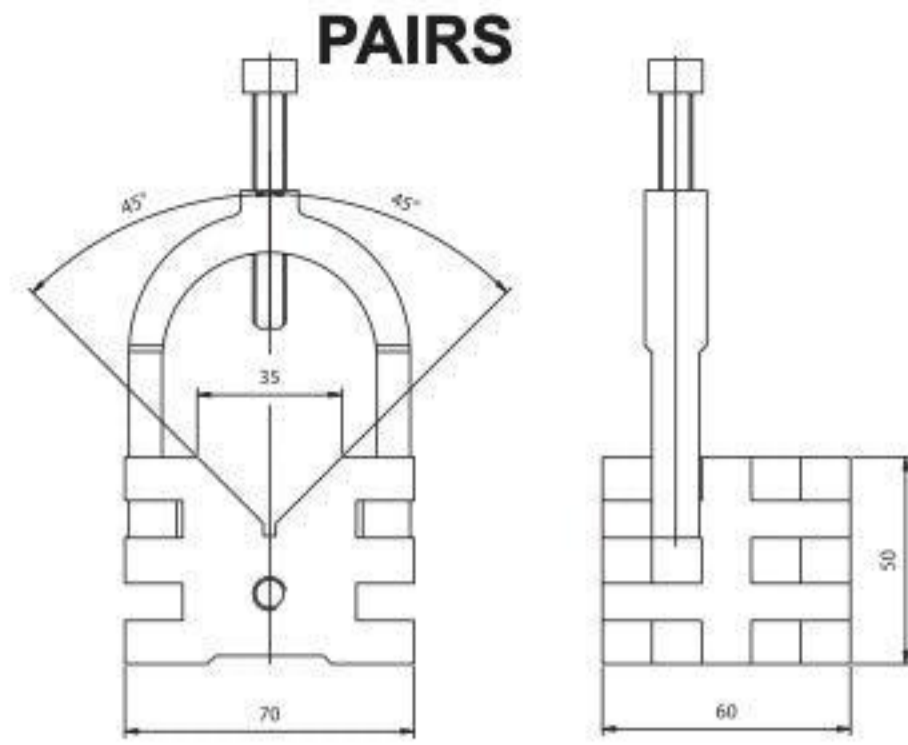

# V-Block With Clamp

Alloysteel Grounded HRC50°

**PAIRS**  
VBC-003

**PAIRS**  
VBC-243

**PAIRS**  
VBC-006

**SINGLE**  
VBC-009

V-BLOCK WITH CLAMP

ORDER NO.	W	H	L	W.OF SMALL VEE	W.OF LARGER VEE	PACKING	G.W. (kgs)	CODE NO.
VBC-003	2.36 60mm	1.86 50mm	2.75 70mm	NON	V35 X V5.5	110x80x110mm	2.4	2007-010
VBC-243	2 3/4 70mm	1 3/4 45mm	1 5/8 42mm	NON	V32 X V3.5	75x80x100mm	1.9	2007-020
VBC-006	2 1/2 64mm	1 3/4 45mm	2 3/4 70mm	V25 X V3.5	V30 X V3.5	110x80x110mm	2.6	2007-030
VBC-009	4 102mm	3 76mm	3 76mm	NON	V59 X V4.5	70x50x110mm	3.9	2007-040