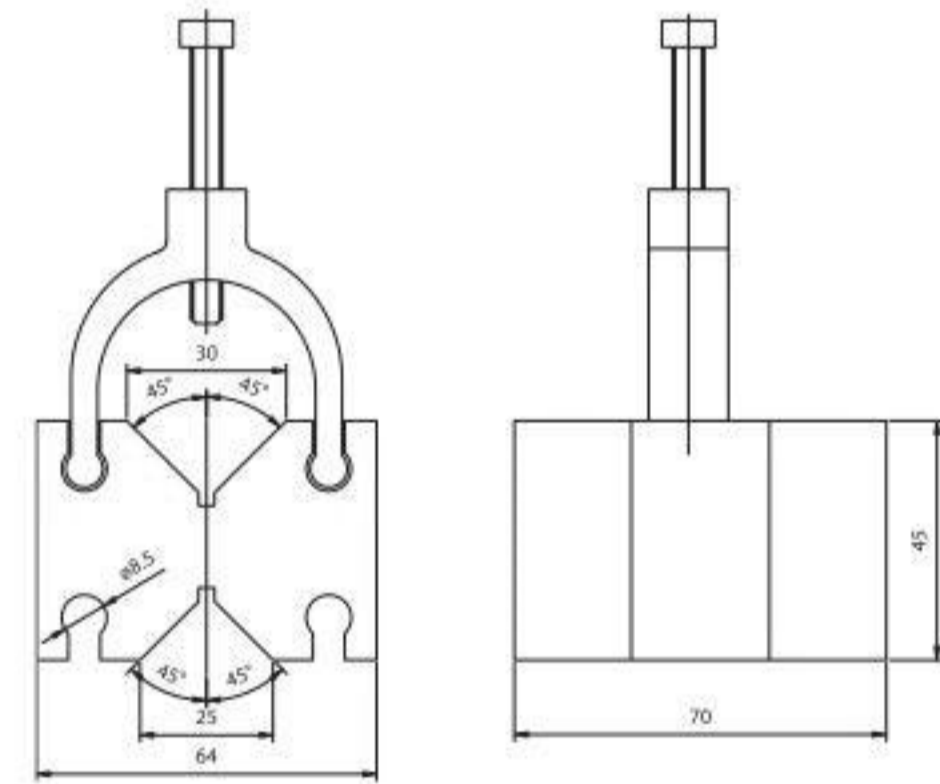

# V-Block With Clamp

Alloysteel Grounded HRC50°

**PAIRS**  
VBC-003

**PAIRS**  
VBC-243

**PAIRS**  
VBC-006

**SINGLE**  
VBC-009

V-BLOCK WITH CLAMP

ORDER NO.	W	H	L	W.OF SMALL VEE	W.OF LARGER VEE	PACKING	G.W. (kgs)	CODE NO.
VBC-003	2.36 60mm	1.86 50mm	2.75 70mm	NON	V35 X V5.5	110x80x110mm	2.4	2007-010
VBC-243	2 3/4 70mm	1 3/4 45mm	1 5/8 42mm	NON	V32 X V3.5	75x80x100mm	1.9	2007-020
VBC-006	2 1/2 64mm	1 3/4 45mm	2 3/4 70mm	V25 X V3.5	V30 X V3.5	110x80x110mm	2.6	2007-030
VBC-009	4 102mm	3 76mm	3 76mm	NON	V59 X V4.5	70x50x110mm	3.9	2007-040