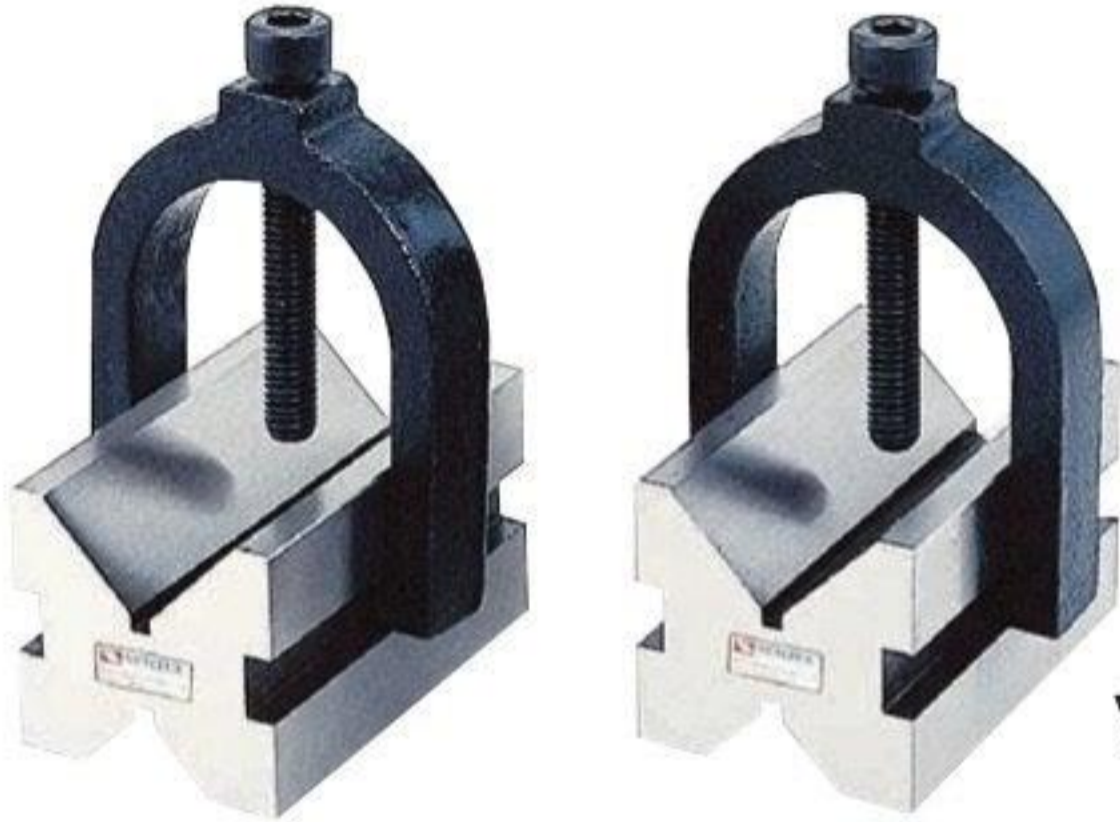

# V-Block With Clamp

Alloysteel Grounded HRC50°

**PAIRS**  
VBC-003

**PAIRS**  
VBC-243

**PAIRS**  
VBC-006

**SINGLE**  
VBC-009

V-BLOCK WITH CLAMP

ORDER NO.	W	H	L	W.OF SMALL VEE	W.OF LARGER VEE	PACKING	G.W. (kgs)	CODE NO.
VBC-003	2.36 60mm	1.86 50mm	2.75 70mm	NON	V35 X V5.5	110x80x110mm	2.4	2007-010
VBC-243	2 3/4 70mm	1 3/4 45mm	1 5/8 42mm	NON	V32 X V3.5	75x80x100mm	1.9	2007-020
VBC-006	2 1/2 64mm	1 3/4 45mm	2 3/4 70mm	V25 X V3.5	V30 X V3.5	110x80x110mm	2.6	2007-030
VBC-009	4 102mm	3 76mm	3 76mm	NON	V59 X V4.5	70x50x110mm	3.9	2007-040