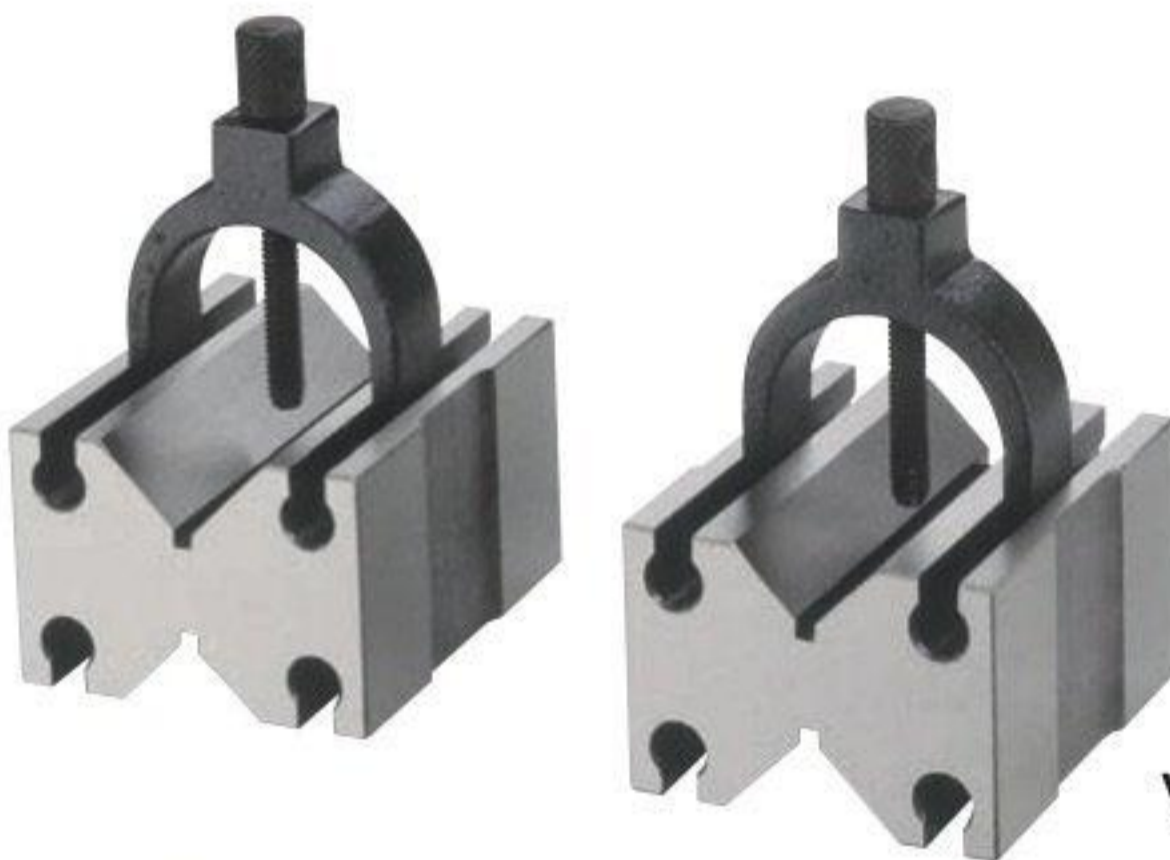

# V-Block With Clamp

Alloysteel Grounded HRC50°

**PAIRS**  
VBC-003

**PAIRS**  
VBC-243

**PAIRS**  
VBC-006

**SINGLE**  
VBC-009

V-BLOCK WITH CLAMP

ORDER NO.	W	H	L	W.OF SMALL VEE	W.OF LARGER VEE	PACKING	G.W. (kgs)	CODE NO.
VBC-003	2.36 60mm	1.86 50mm	2.75 70mm	NON	V35 X V5.5	110x80x110mm	2.4	2007-010
VBC-243	2 3/4 70mm	1 3/4 45mm	1 5/8 42mm	NON	V32 X V3.5	75x80x100mm	1.9	2007-020
VBC-006	2 1/2 64mm	1 3/4 45mm	2 3/4 70mm	V25 X V3.5	V30 X V3.5	110x80x110mm	2.6	2007-030
VBC-009	4 102mm	3 76mm	3 76mm	NON	V59 X V4.5	70x50x110mm	3.9	2007-040