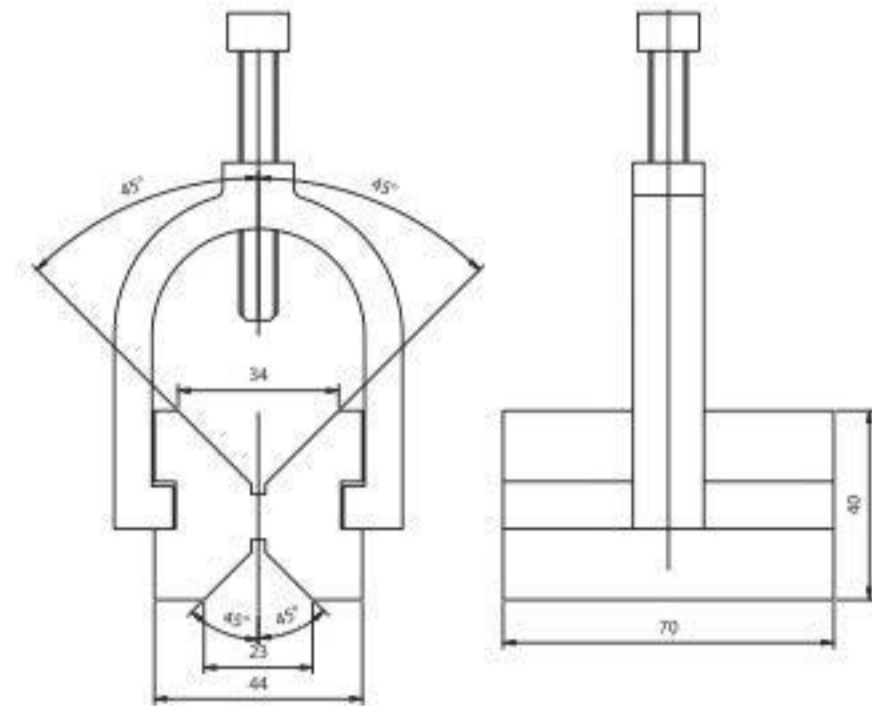

# V-Block With Clamp

Alloysteel Grounded HRC50°

**PAIRS**  
VBC-003

**PAIRS**  
VBC-243

**PAIRS**  
VBC-006

**SINGLE**  
VBC-009

V-BLOCK WITH CLAMP

ORDER NO.	W	H	L	W.OF SMALL VEE	W.OF LARGER VEE	PACKING	G.W. (kgs)	CODE NO.
VBC-003	2.36 60mm	1.86 50mm	2.75 70mm	NON	V35 X V5.5	110x80x110mm	2.4	2007-010
VBC-243	2 3/4 70mm	1 3/4 45mm	1 5/8 42mm	NON	V32 X V3.5	75x80x100mm	1.9	2007-020
VBC-006	2 1/2 64mm	1 3/4 45mm	2 3/4 70mm	V25 X V3.5	V30 X V3.5	110x80x110mm	2.6	2007-030
VBC-009	4 102mm	3 76mm	3 76mm	NON	V59 X V4.5	70x50x110mm	3.9	2007-040