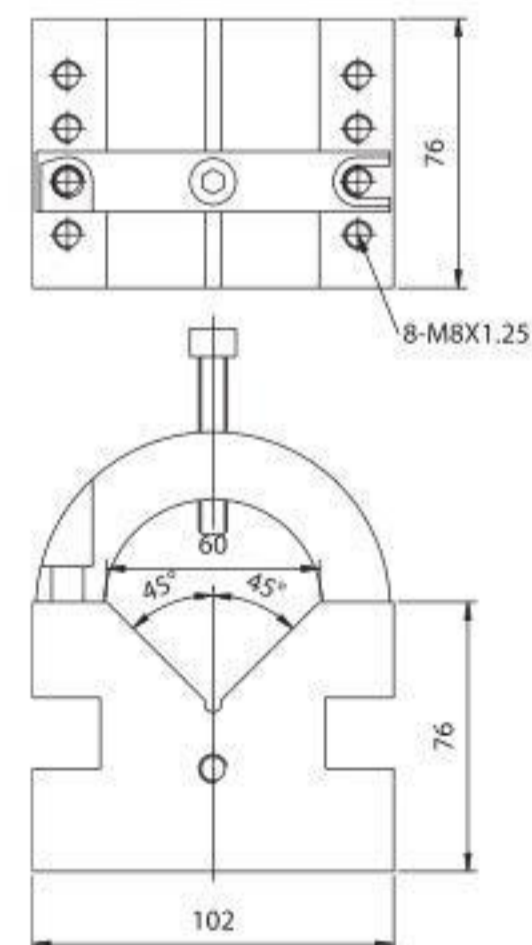

# V-Block With Clamp

Alloysteel Grounded HRC50°

**PAIRS**  
VBC-003

**PAIRS**  
VBC-243

**PAIRS**  
VBC-006

**SINGLE**  
VBC-009

V-BLOCK WITH CLAMP

ORDER NO.	W	H	L	W.OF SMALL VEE	W.OF LARGER VEE	PACKING	G.W. (kgs)	CODE NO.
VBC-003	2.36 60mm	1.86 50mm	2.75 70mm	NON	V35 X V5.5	110x80x110mm	2.4	2007-010
VBC-243	2 3/4 70mm	1 3/4 45mm	1 5/8 42mm	NON	V32 X V3.5	75x80x100mm	1.9	2007-020
VBC-006	2 1/2 64mm	1 3/4 45mm	2 3/4 70mm	V25 X V3.5	V30 X V3.5	110x80x110mm	2.6	2007-030
VBC-009	4 102mm	3 76mm	3 76mm	NON	V59 X V4.5	70x50x110mm	3.9	2007-040