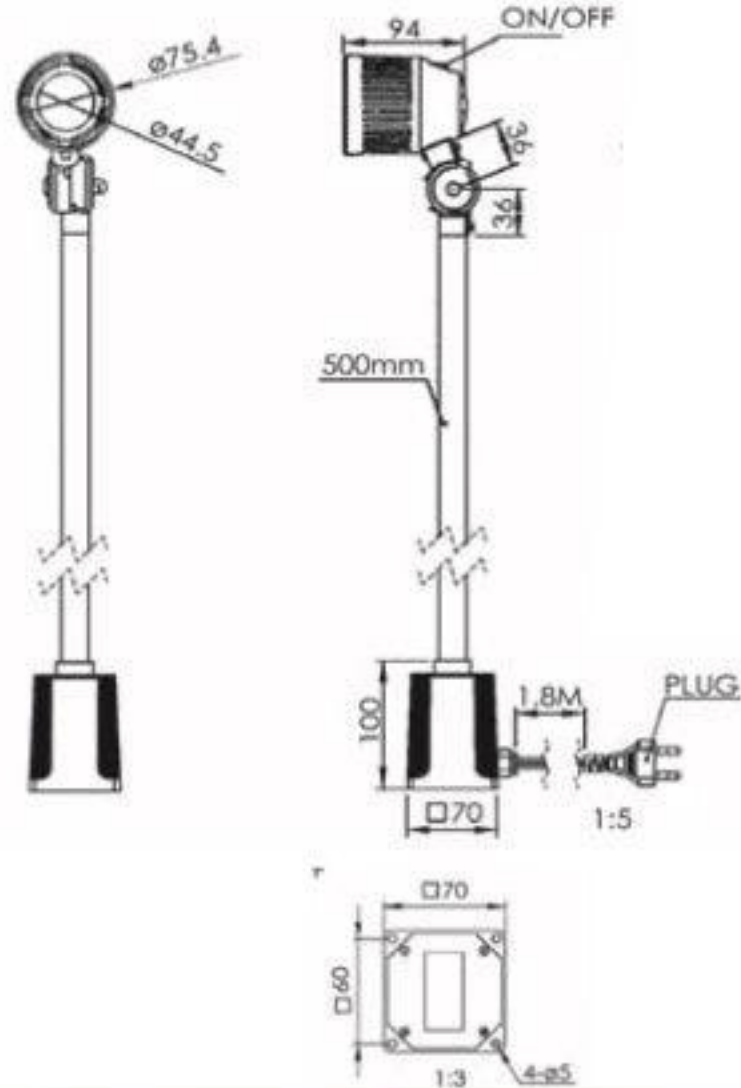

Wide Range LED Lamp

NEW

Features

- Power consumption :21.5W
- Angle:36°
- Color temperature:2800K
- Lumens value:210 lm
- Voltage:AC 220V power 12V
- With transformer built-in

● **OPTIONAL** ●

Magnet base
V-51

Mounting Angle plate
V-52

ORDER NO.	VOLTAGE	BULB	ARM L x ℓ	WEIGHT N.W.(KGS)	CODE NO.
VHL-50FT	AC 220V	12V / 20W	500 mm	1.69	1025-151

ORDER NO.	WEIGHT (kg)	CODE NO.
V-51	0.52	1025-161
V-52	0.27	1025-162