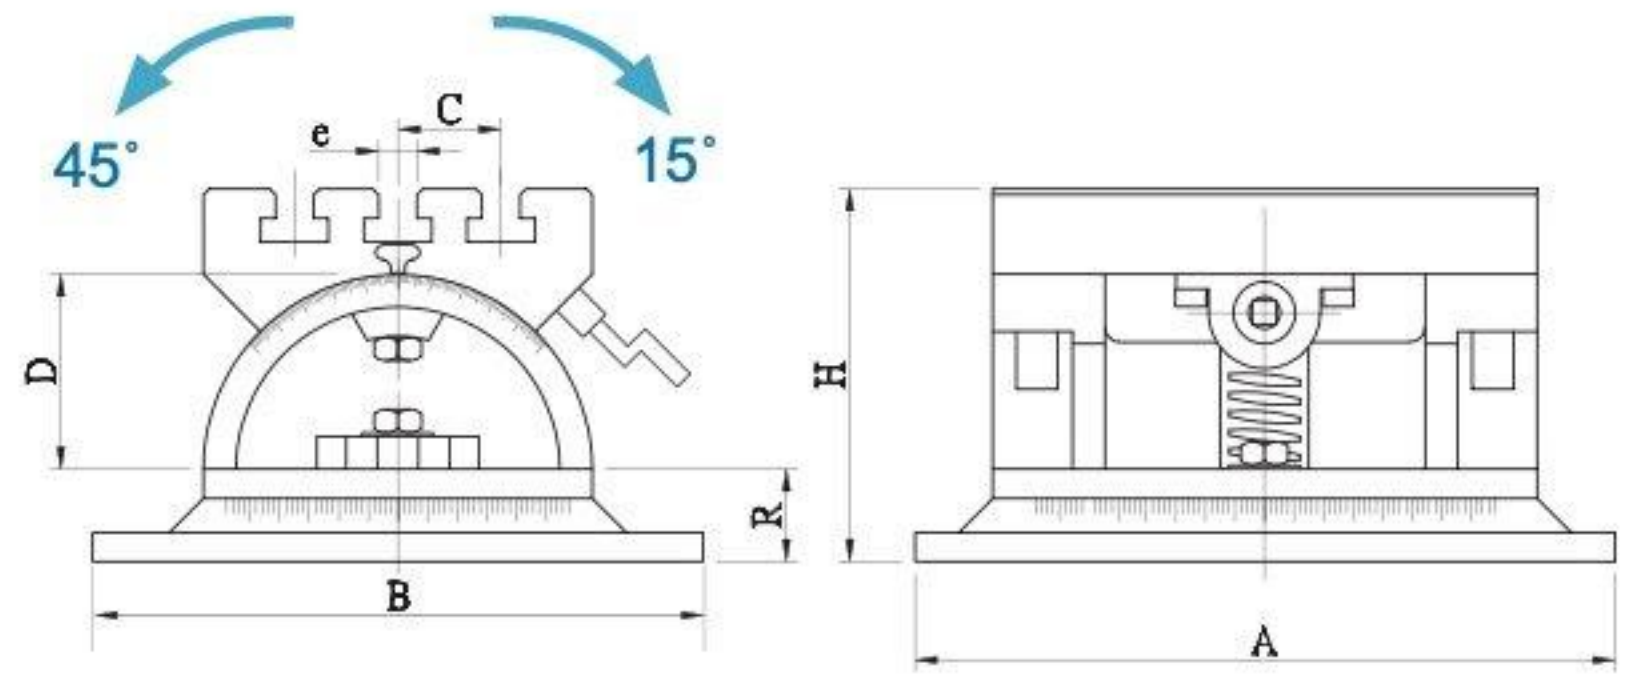

Angle Plate With Swivel Base

360° SWIVEL BASE.

Unit:mm

ORDER NO.	Table LxW			T-SLOT			R	WEIGHT (kg)	CODE NO.
	A	B	H	e	C	D			
VP-250S	290	180	206	16	50	105	52	36	1004-100
VP-380S	390	360	255	16	68	127	60	86	1004-101