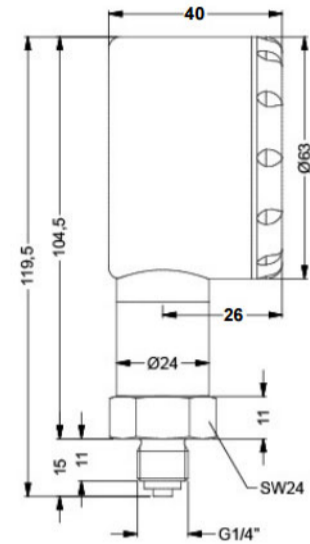

Pressure Indicator PCE-DMM 11

Digital Pressure Indicator / Digital pressure to 600 bar / Relative pressure measurement / Rotating display / Max-Min Function / Battery operation

The pressure indicator PCE-DMM 11 is distinguished by the long battery life of 1800h. The rotatable housing and display completes the functionality of the manometer. Thus, the pressure indicator PCE-DMM 11 is ideal for mobile applications, such as test benches. These values are displayed on the 4.5-digit display. The pressure indicator has a switching unit (bar, psi, Pa, MPa). In addition, the pressure indicator can store the maximum and minimum measured value. The pressure indicator is to be welded in certain versions, this guarantees an unrestricted usability of the pressure sensor in oxygen applications, since an absence of particles is required.

- ▶ Upto 600 bar
- ▶ Relative pressure
- ▶ Swivel 4.5 digit display
- ▶ Max-Min function
- ▶ Various units
- ▶ Stainless steel diaphragm

Specifications

Nominal pressure in bar	Overpressure in bar	Burst pressure in bar
6 bar	14 bar	28 bar
10 bar	35 bar	70 bar
16 bar	35 bar	70 bar
25 bar	70 bar	140 bar
40 bar	140 bar	280 bar
60 bar	140 bar	280 bar
100 bar	350 bar	700 bar
160 bar	350 bar	700 bar
250 bar	700 bar	1400 bar
400 bar	1200 bar	1500 bar
600 bar	1200 bar	1500 bar
Vacuum resistance	unlimited	
Accuracy	< ±0.5 % FSO	
Measuring rate	1/s	
Long term stability	< ±0.3 % FSO	
Temperature sensor	< ±0.5 % FSO 14	
Media	Oxygen	
Temperature ranges		
Measured substance	-25 ... 85 °C / -13 ... 185°F	
Environment	0 ... 70 °C / 32 ... 158°F	
Storage	0 ... 70 °C / 32 ... 158°F	
Pressure connection / Sensor housing	Stainless steel 1.4301	
Seal	none, welded there	
Diaphragm	Stainless steel 1.4542	
Parts in contact with the medium	Pressure connection, separating membrane	
Display	4.5 digit LCD	
Power supply	3 V Lithium Batteries (CR2450)	
Battery life	ca. 1500h continuous operation	
Protection	IP65	
Process connection (selectable)	G 1/2 " G 1/4 " 1/4 " NPT	