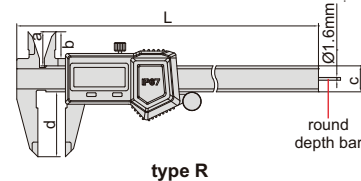

# IP67 WATERPROOF DIGITAL CALIPERS

ATTENTION: IT IS NECESSARY TO SET ZERO AFTER POWER ON EACH TIME

ATTENTION: NO DATA OUTPUT

**IP67**  
WATERPROOF

1118-150B

- IP67 dust/waterproof
- Resolution: 0.01mm/0.0005"
- Button function: zero, on/off, mm/inch, ABS/REL, hold
- Battery CR2032
- Meet DIN862
- Made of stainless steel

1118-150R

Code	Range	Accuracy	Type	L	a	b	c	d
1118-150B*	0-150mm/0-6"	±0.03mm	B	236mm	21mm	16mm	16mm	40mm
1118-200B*	0-200mm/0-8"	±0.03mm	B	286mm	24mm	19mm	16mm	50mm
1118-300B*	0-300mm/0-12"	±0.03mm	B	400mm	25mm	20.5mm	16mm	60mm
1118-150R*	0-150mm/0-6"	±0.03mm	R	236mm	21mm	16mm	16mm	40mm