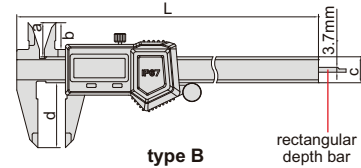

# IP67 WATERPROOF DIGITAL CALIPERS

ATTENTION: IT IS NECESSARY TO SET ZERO AFTER POWER ON EACH TIME

ATTENTION: NO DATA OUTPUT

**IP67**  
WATERPROOF

1118-150B

- IP67 dust/waterproof
- Resolution: 0.01mm/0.0005"
- Button function: zero, on/off, mm/inch, ABS/REL, hold
- Battery CR2032
- Meet DIN862
- Made of stainless steel

1118-150R

Code	Range	Accuracy	Type	L	a	b	c	d
1118-150B*	0-150mm/0-6"	±0.03mm	B	236mm	21mm	16mm	16mm	40mm
1118-200B*	0-200mm/0-8"	±0.03mm	B	286mm	24mm	19mm	16mm	50mm
1118-300B*	0-300mm/0-12"	±0.03mm	B	400mm	25mm	20.5mm	16mm	60mm
1118-150R*	0-150mm/0-6"	±0.03mm	R	236mm	21mm	16mm	16mm	40mm