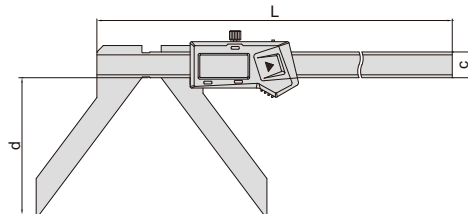

With data interface (data output cable code 7315-21, 7302-21, optional)

Code	Range (R)	Accuracy	L	c	d
1189-150B	5-150mm/0.2-6"	±0.05mm	263mm	16mm	65mm
1189-200B	5-200mm/0.2-8"	±0.07mm	313mm	16mm	85mm

Built-in wireless (receiver code 7315-2/3/6/7/8 is required)

Code	Range (R)	Accuracy	L	c	d
1189-150BWL	5-150mm/0.2-6"	±0.05mm	263mm	16mm	65mm
1189-200BWL	5-200mm/0.2-8"	±0.07mm	313mm	16mm	85mm