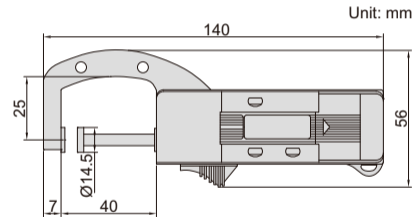

DIGITAL SNAP GAGE

ATTENTION: NO
DATA OUTPUT

2167-25

Code	Range	Resolution	Accuracy
2167-25	0-25mm/0-1"	0.01mm/0.0005"	±0.03mm