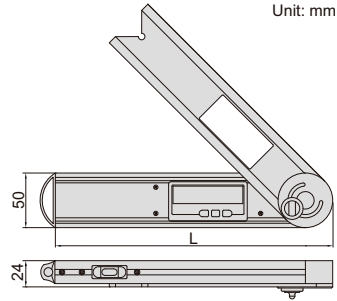

DIGITAL PROTRACTOR

2171-250

- Buttons: on/off, hold (keep the reading), zero, ABS (absolute and incremental measurement)
- Fix the locking screw at 4 positions for different measuring ranges: $0^{\circ}\sim 225^{\circ}$, $-225^{\circ}\sim 0^{\circ}$, $-45^{\circ}\sim 180^{\circ}$, $-180^{\circ}\sim 45^{\circ}$
- Remove the locking screw for 360° range
- With level vial
- Battery CR2032, automatic power off

Code	Size (L)	Range	Resolution	Accuracy
2171-250	250mm	$0\sim 360^{\circ}$	0.05°	$\pm 0.15^{\circ}$