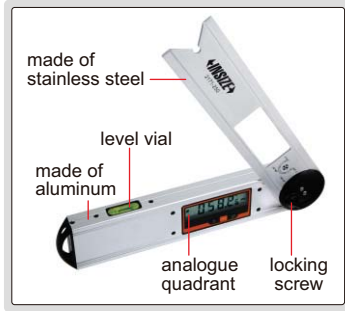

DIGITAL PROTRACTOR

2171-250

- Buttons: on/off, hold (keep the reading), zero, ABS (absolute and incremental measurement)
- Fix the locking screw at 4 positions for different measuring ranges: $0^{\circ}\sim 225^{\circ}$, $-225^{\circ}\sim 0^{\circ}$, $-45^{\circ}\sim 180^{\circ}$, $-180^{\circ}\sim 45^{\circ}$
- Remove the locking screw for 360° range
- With level vial
- Battery CR2032, automatic power off

Code	Size (L)	Range	Resolution	Accuracy
2171-250	250mm	$0\sim 360^{\circ}$	0.05°	$\pm 0.15^{\circ}$