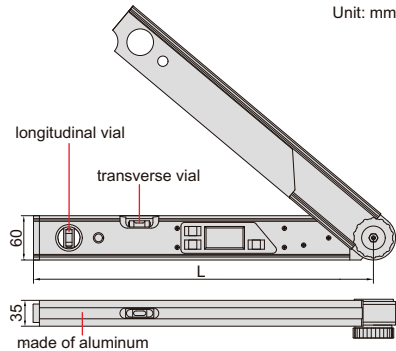

# WATERPROOF DIGITAL PROTRACTOR (HEAVY DUTY)

AUTOMATIC  
BACKLIGHT

ABSOLUTE  
LEVEL

IP54  
WATERPROOF

2174-225

- Suitable for setting horizontal and vertical mitre angles of cutting machines
- Buttons: ON/OFF, HOLD/SUP, SPR/CNR/MTR/BVL
- IP54 dust/waterproof
- With transverse and longitudinal vials
- 2xAAA batteries
- Absolute level, zero setting is not needed when batteries are replaced
- Backlight turns off in one minute after reading is stable, automatic power off in 5 minutes

Code	Size (L)	Range	Resolution	Accuracy
2174-225	460mm	0-225°	0.05°	±0.10°