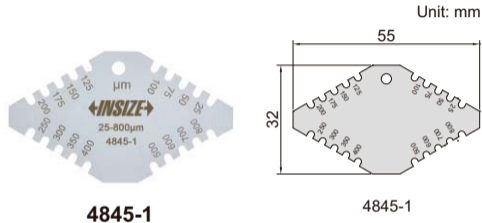

WET FILM GAGES

- Made of stainless steel

Code	Range	Accuracy	Thickness
4845-1	25-800μm	±5μm	1.8mm
4845-2	25-3000μm	25-100μm: ±5μm 100μm-3000μm: ±5%	1mm