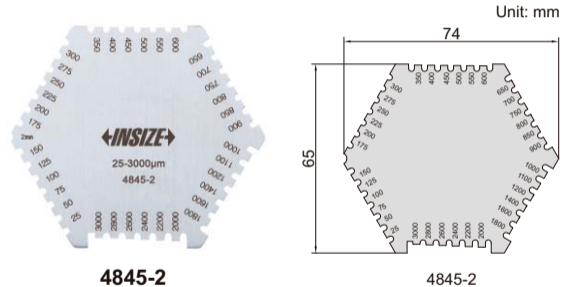

WET FILM GAGES

- Made of stainless steel

Code	Range	Accuracy	Thickness
4845-1	25-800μm	±5μm	1.8mm
4845-2	25-3000μm	25-100μm: ±5μm 100μm-3000μm: ±5%	1mm