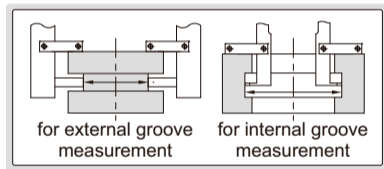

# DEPTH STOP FOR CALIPERS

application

- Supplied in pair
- Made of stainless steel
- Suitable for caliper series 1124, 1526, 1530, 1520, 1176, 1178, 1120, 1121, 1187, 1129 and 1185

6143

Code

6143