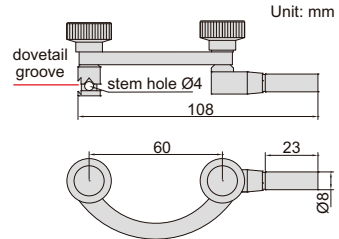

## DIAL TEST INDICATOR HOLDER

- Can be used with dial test indicators

6291-1

Code

6291-1