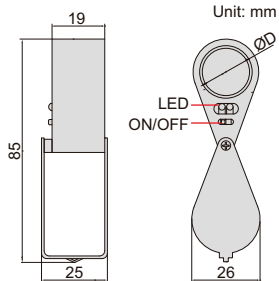

# FOLDING MAGNIFIER WITH ILLUMINATION

- Resin lens
- Powered by 3xLR927 batteries (included)

7515-10

closed

Code	Magnification	Lens diameter (ØD)
7515-10	10X	Ø21mm